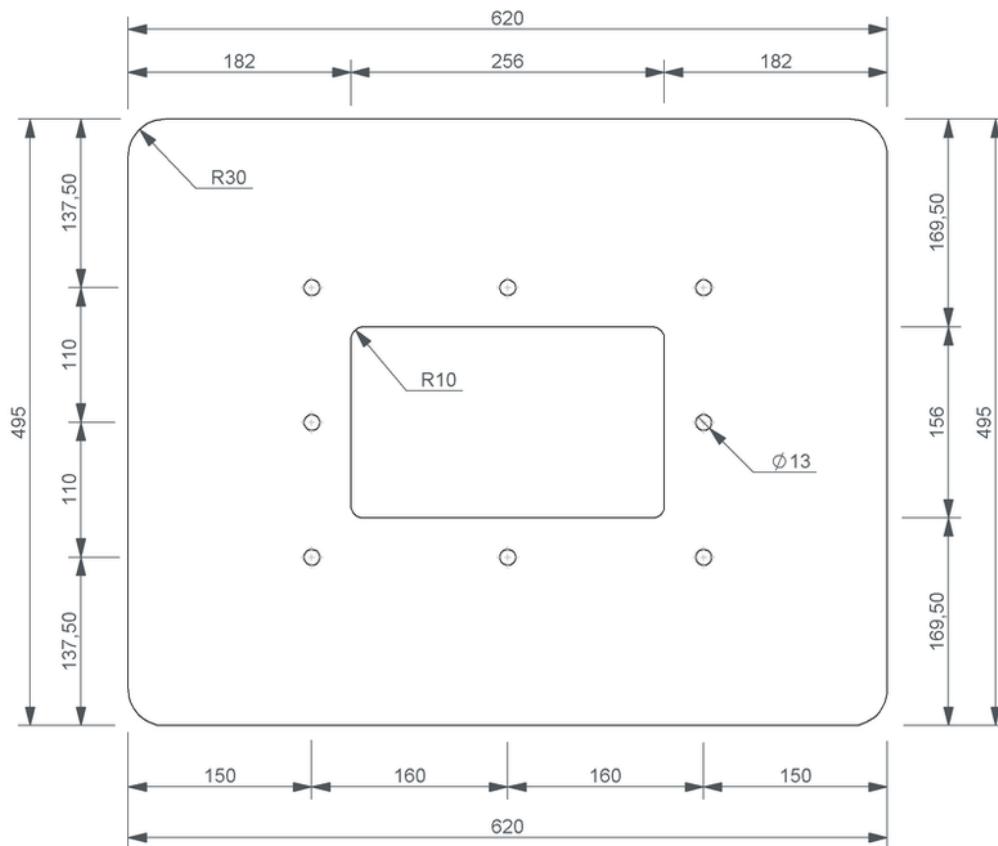

Technical drawing

Sita**Turbo** connection sleeve

SitaTurbo connection sleeve, Mapeplan D 15-sleeve

Article number

119106

Changes possible due to technical development, subject to mistakes and printing errors.