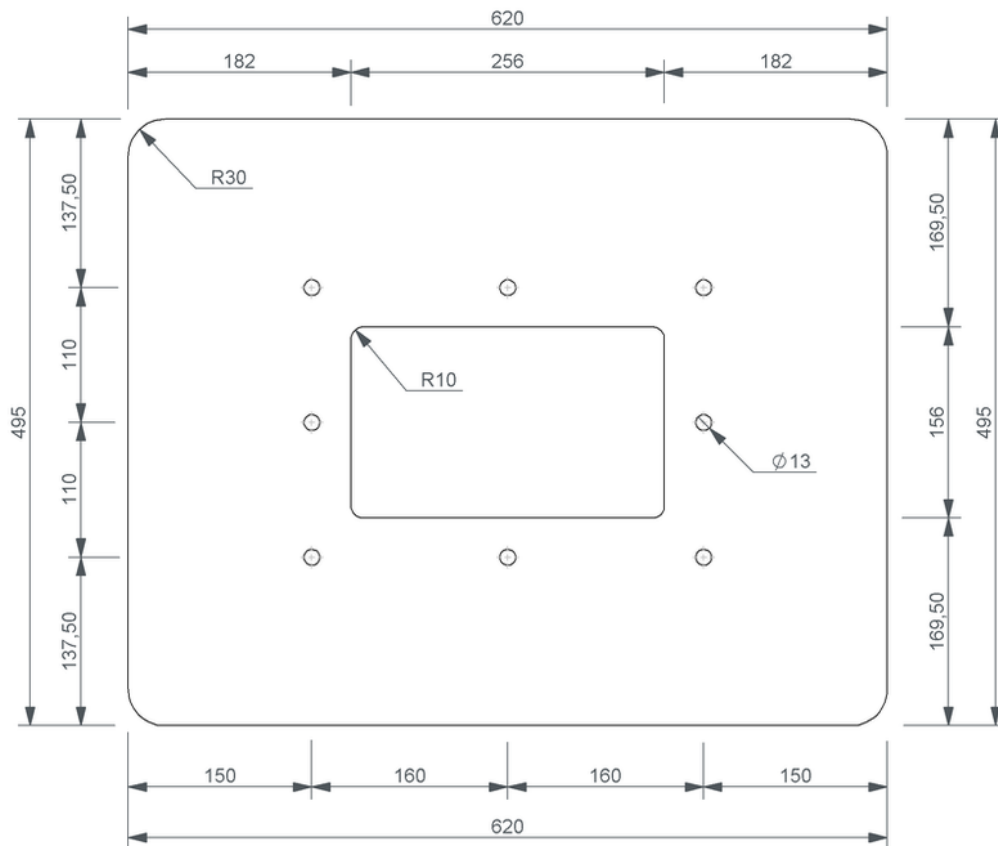

# Technical drawing

## Sita**Turbo** connection sleeve

---

---

SitaTurbo connection sleeve, Sikaplan 15G-sleeve

Article number

119109

Changes possible due to technical development, subject to mistakes and printing errors.

Sita Bauelemente GmbH \* Ferdinand-Braun-Strasse 1 \* 33378 Rheda-Wiedenbrück, Germany \* Tel +49 2522 8340-0 \* Fax +49 2522 8340-100 \* info@sita-bauelemente.de \* www.sita-bauelemente.de