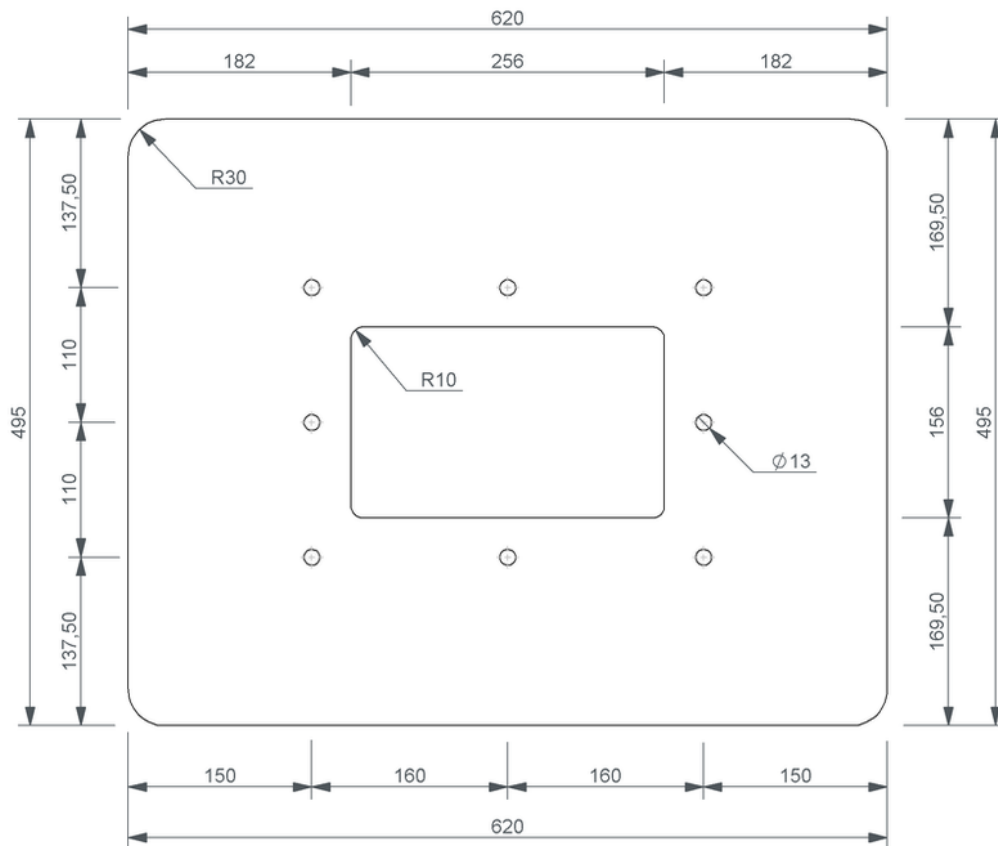

# Technical drawing

## Sita**Turbo** connection sleeve

---

---

SitaTurbo connection sleeve, PVC soft-sleeve

Article number

119110

---

Changes possible due to technical development, subject to mistakes and printing errors.