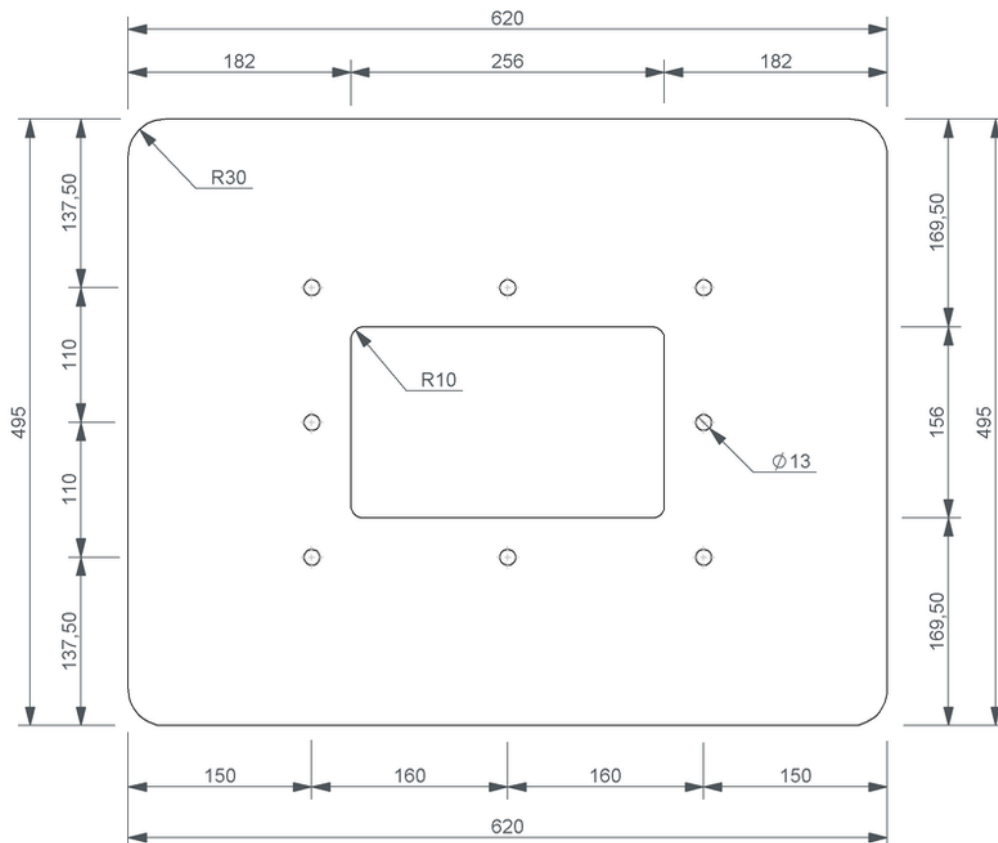

# Technical drawing

## Sita**Turbo** connection sleeve

---

---

SitaTurbo connection sleeve, Tectofin RG-sleeve

Article number

119118

Changes possible due to technical development, subject to mistakes and printing errors.

Sita Bauelemente GmbH \* Ferdinand-Braun-Strasse 1 \* 33378 Rheda-Wiedenbrück, Germany \* Tel +49 2522 8340-0 \* Fax +49 2522 8340-100 \* info@sita-bauelemente.de \* www.sita-bauelemente.de