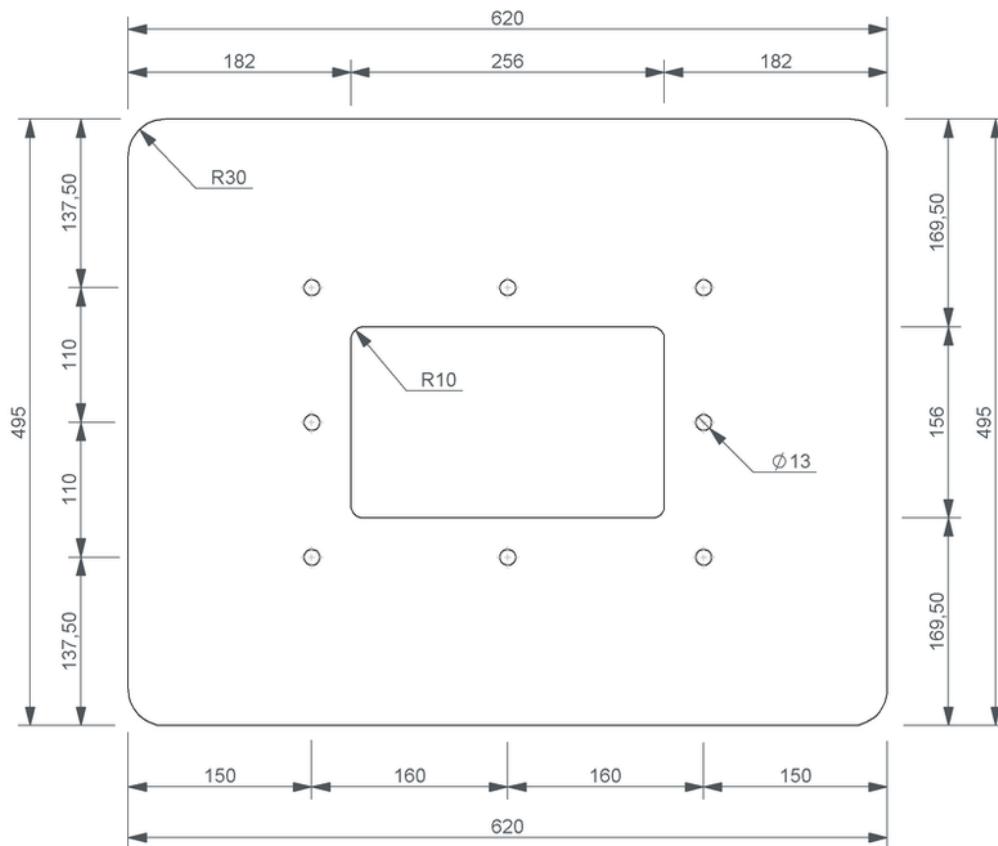

Technical drawing

Sita**Turbo** connection sleeve

SitaTurbo connection sleeve, Wolfin IB-sleeve

Article number

119120

Changes possible due to technical development, subject to mistakes and printing errors.