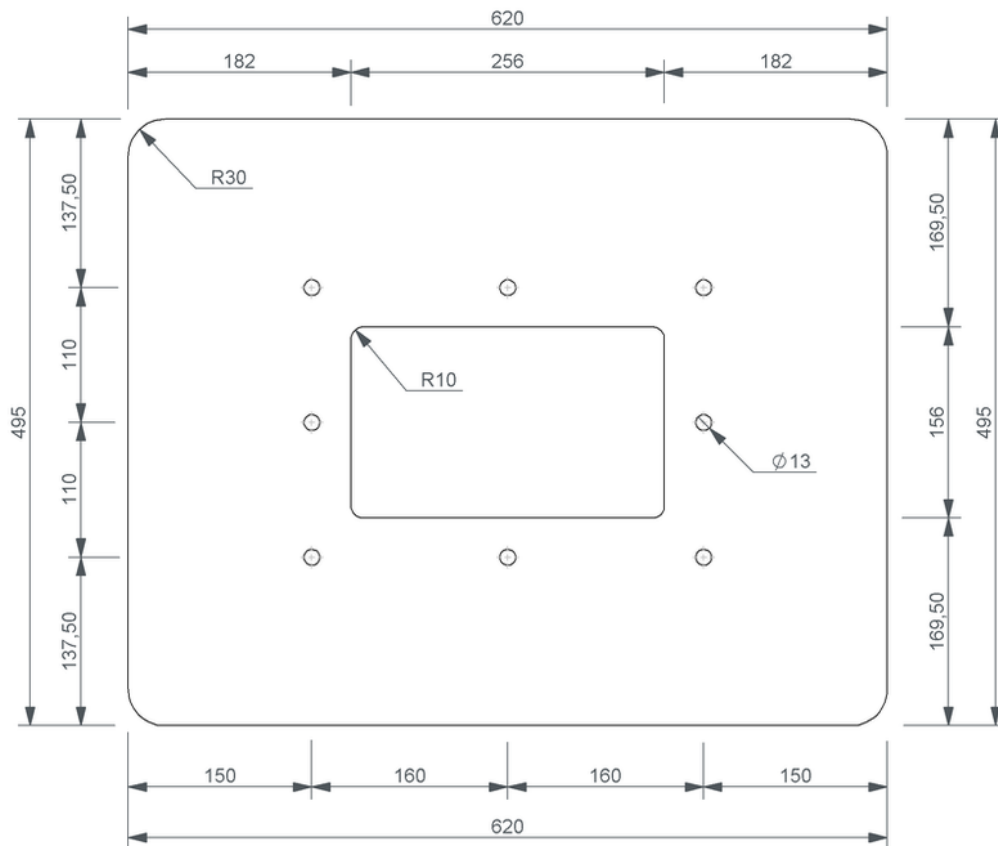

# Technical drawing

## Sita**Turbo** connection sleeve

---

---

SitaTurbo connection sleeve, Sarnafil-TG 66-15 beige-sleeve

Article number

119124

Changes possible due to technical development, subject to mistakes and printing errors.