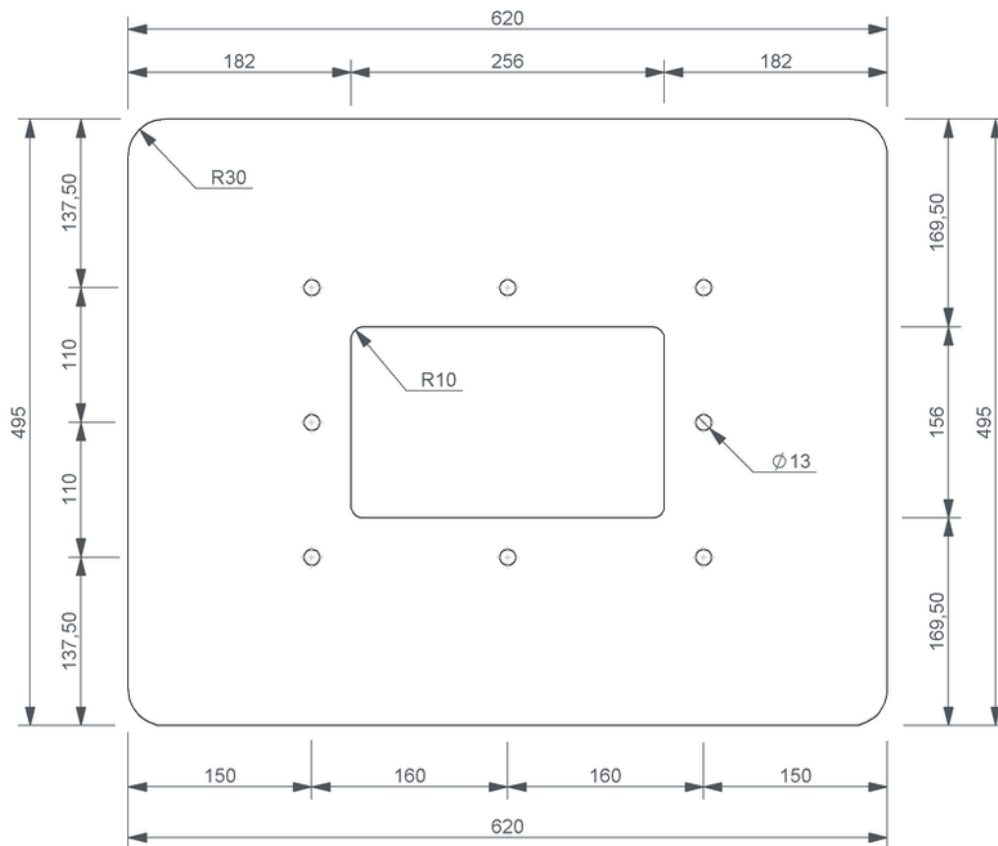

Technical drawing

Sita**Turbo** connection sleeve

SitaTurbo connection sleeve, Thermoplan TL perlweiß-sleeve

Article number

119129

Changes possible due to technical development, subject to mistakes and printing errors.