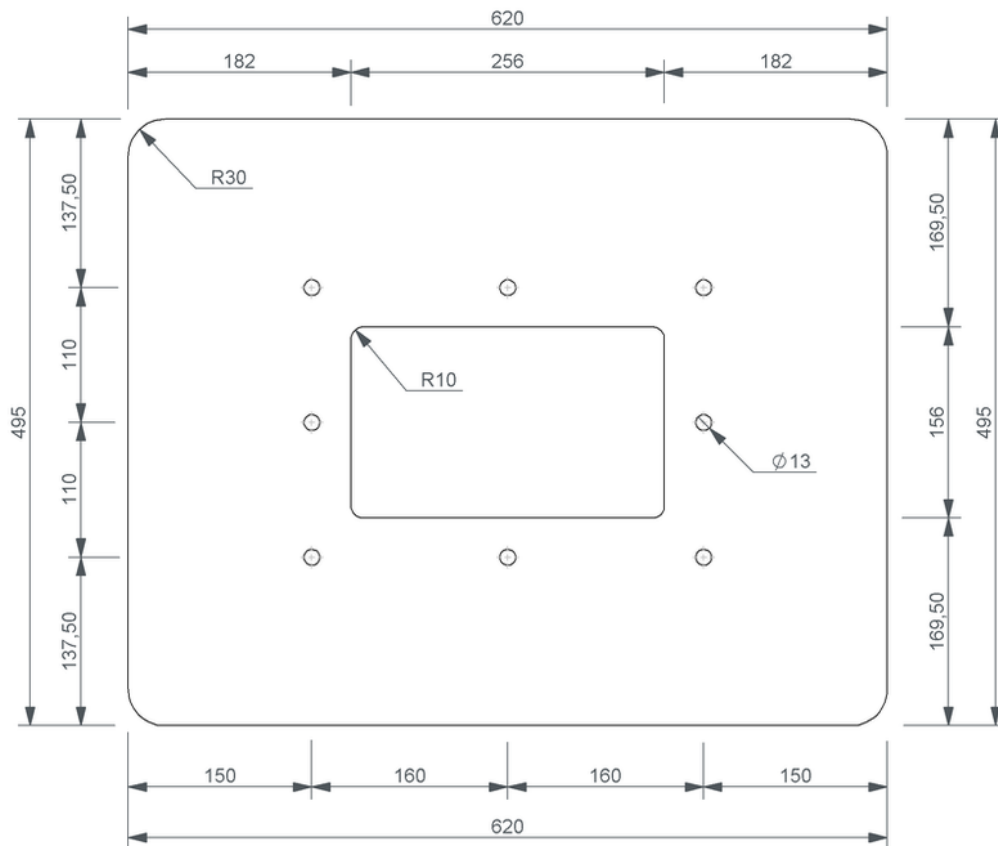

# Technical drawing Sita**Turbo** connection sleeve

SitaTurbo connection sleeve, Flagon EP-S sand grey-sleeve

Article number

119131

Changes possible due to technical development, subject to mistakes and printing errors.