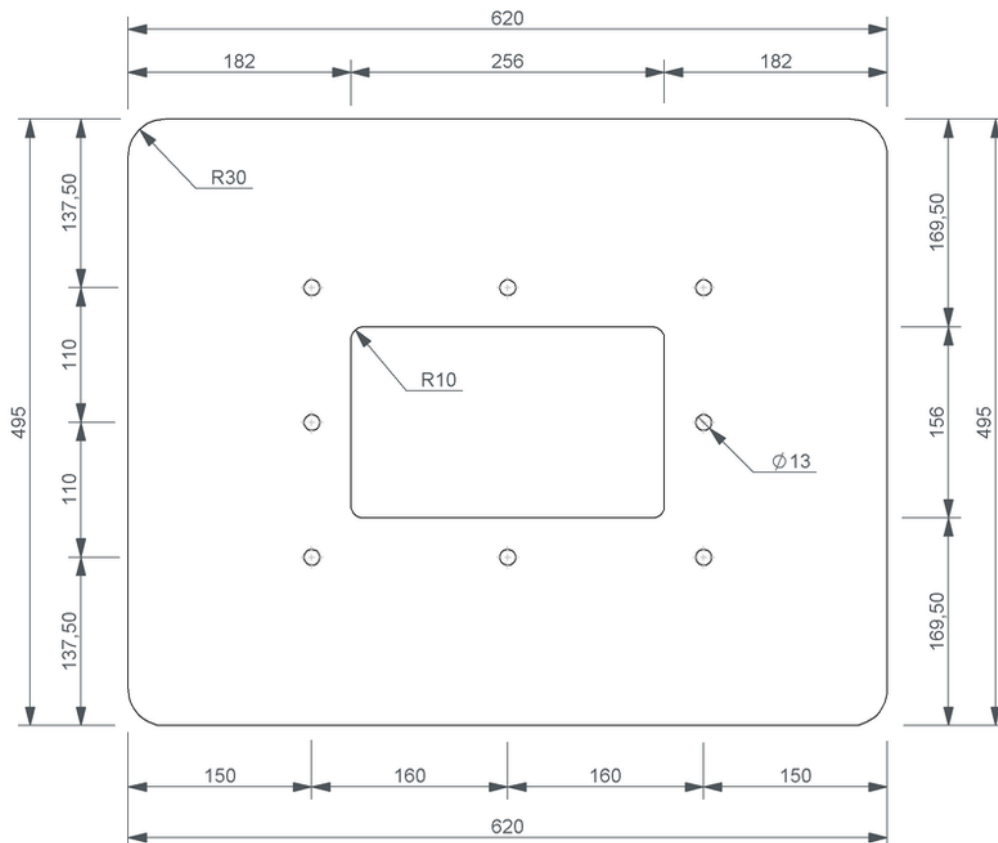

Technical drawing

Sita**Turbo** connection sleeve

SitaTurbo connection sleeve, VAEPLAN V-sleeve

Article number

119135

Changes possible due to technical development, subject to mistakes and printing errors.