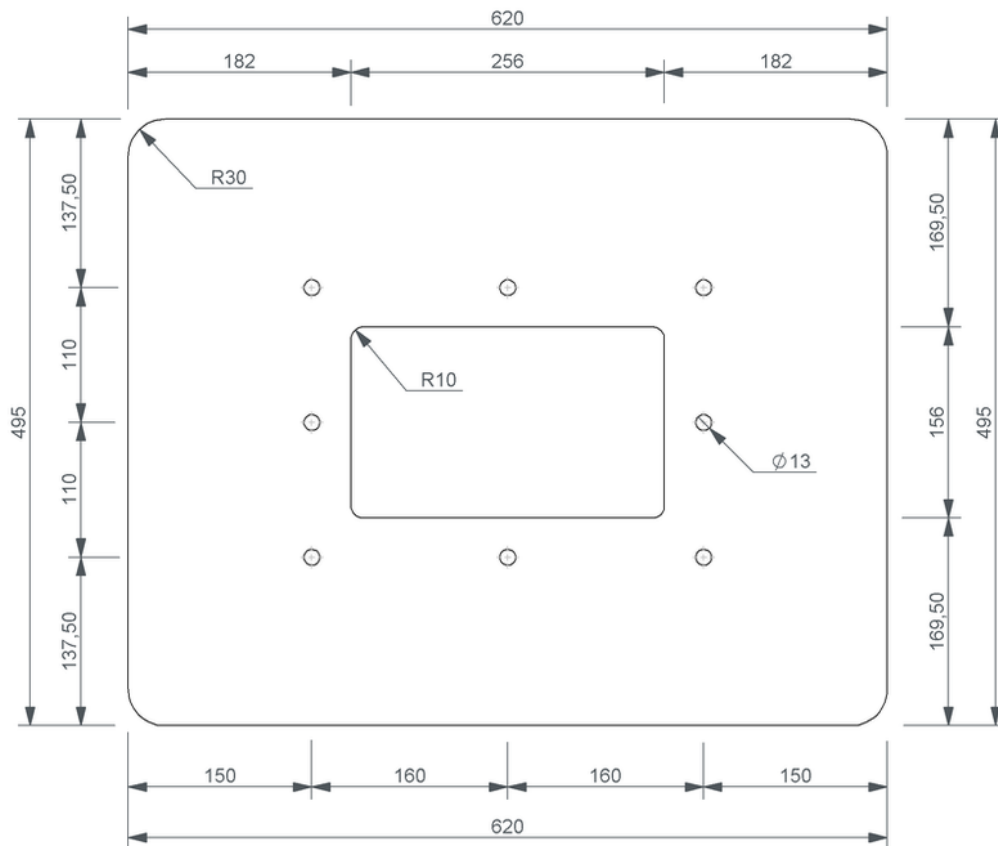

# Technical drawing

## Sita**Turbo** connection sleeve

---

---

SitaTurbo connection sleeve, Alkortop F-sleeve

Article number

119141

Changes possible due to technical development, subject to mistakes and printing errors.

Sita Bauelemente GmbH \* Ferdinand-Braun-Strasse 1 \* 33378 Rheda-Wiedenbrück, Germany \* Tel +49 2522 8340-0 \* Fax +49 2522 8340-100 \* info@sita-bauelemente.de \* www.sita-bauelemente.de