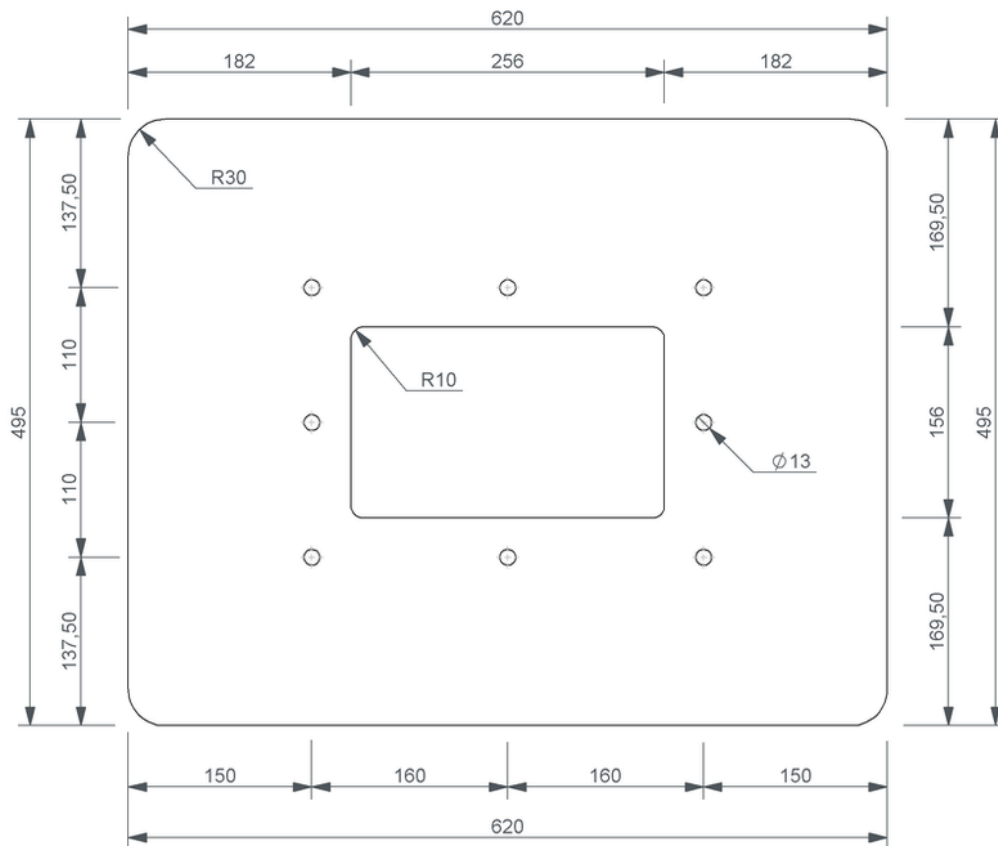

# Technical drawing Sita**Turbo** connection sleeve

SitaTurbo connection sleeve, Firestone UltraPly grey-sleeve

Article number

119142

Changes possible due to technical development, subject to mistakes and printing errors.