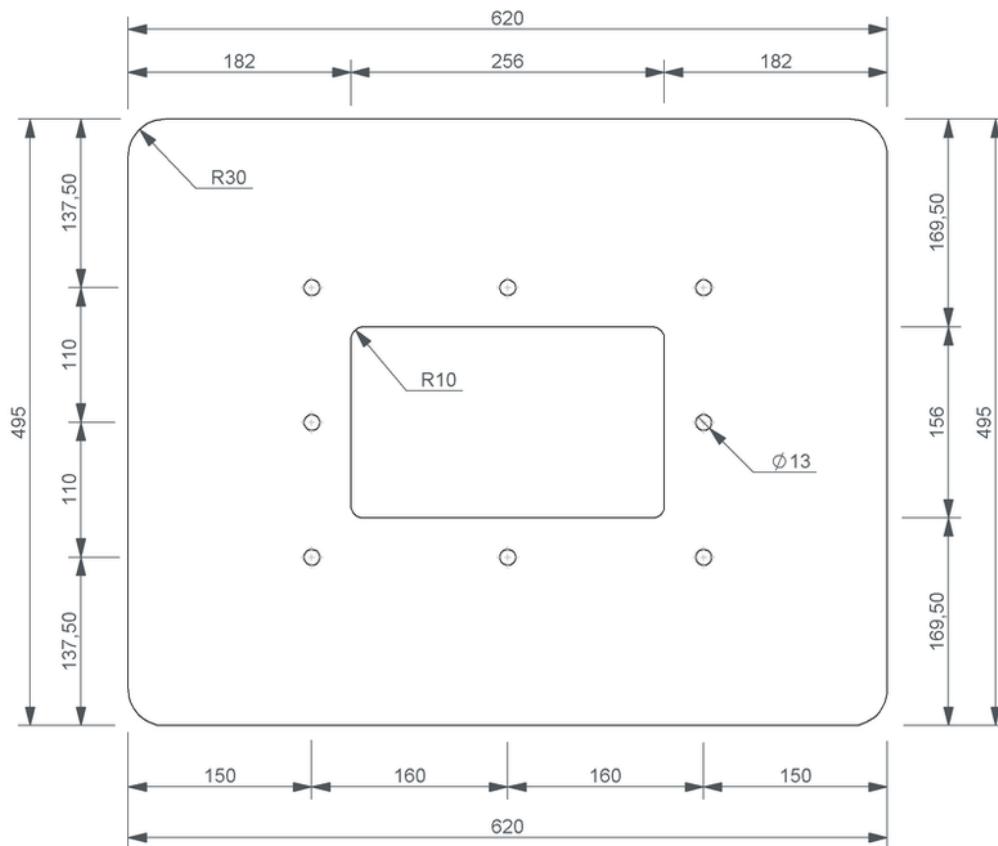

Technical drawing

Sita**Turbo** connection sleeve

SitaTurbo connection sleeve, Amourplan G-sleeve

Article number

119145

Changes possible due to technical development, subject to mistakes and printing errors.