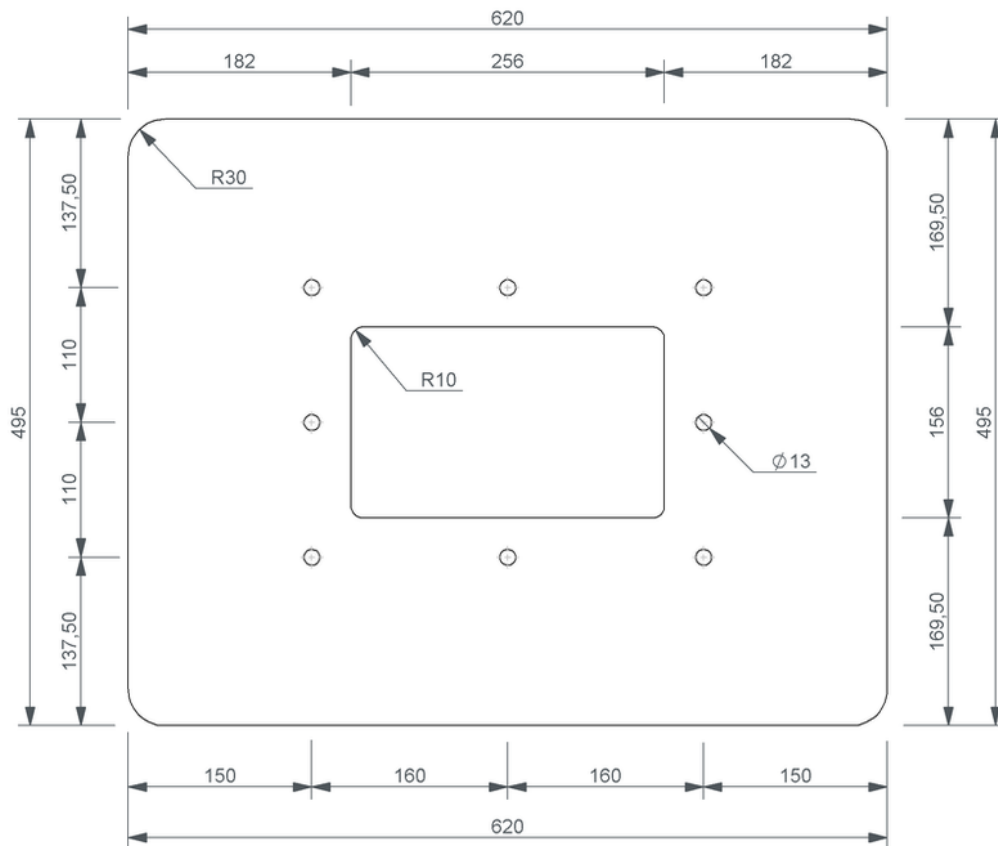

Technical drawing Sita**Turbo** connection sleeve

SitaTurbo connection sleeve, Spectraplan SG-sleeve

Article number

119146

Changes possible due to technical development, subject to mistakes and printing errors.