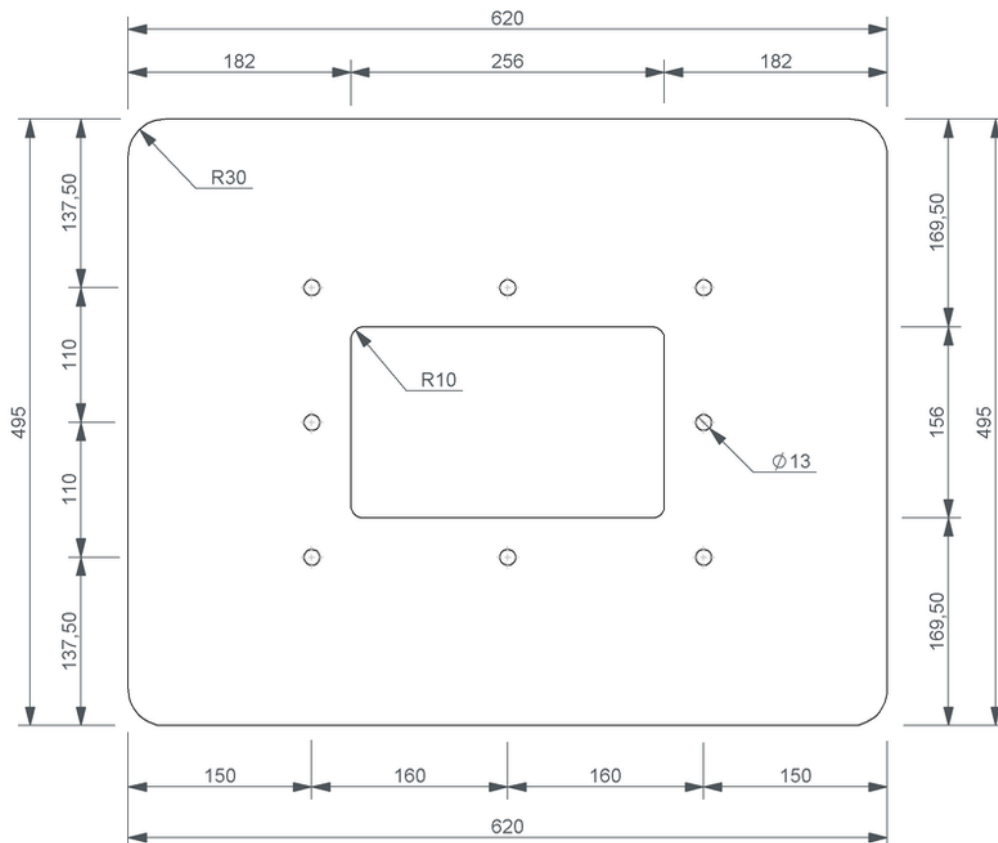

Technical drawing

Sita**Turbo** connection sleeve

SitaTurbo connection sleeve, Alkorplan F35276-sleeve

Article number

119149

Changes possible due to technical development, subject to mistakes and printing errors.