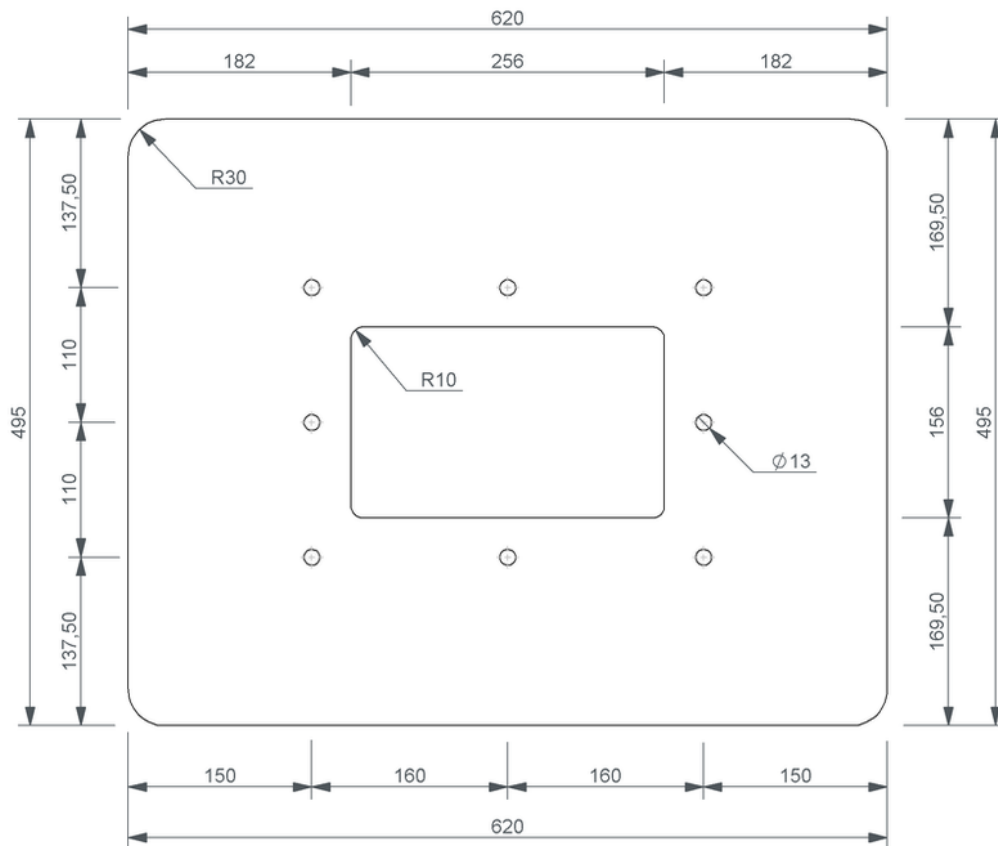

Technical drawing Sita**Turbo** connection sleeve

SitaTurbo connection sleeve, Thermofol U15 anthrazit-sleeve

Article number

119152

Changes possible due to technical development, subject to mistakes and printing errors.