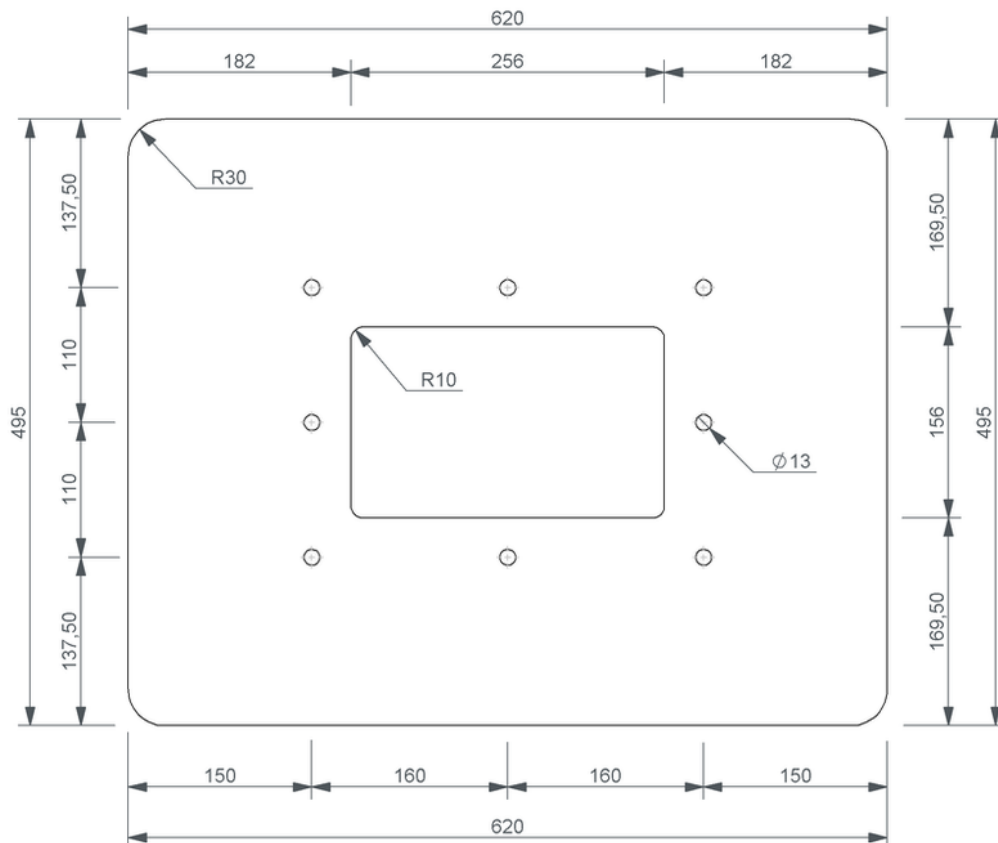

Technical drawing

Sita**Turbo** connection sleeve

SitaTurbo connection sleeve, Flagon SR-sleeve

Article number

119166

Changes possible due to technical development, subject to mistakes and printing errors.