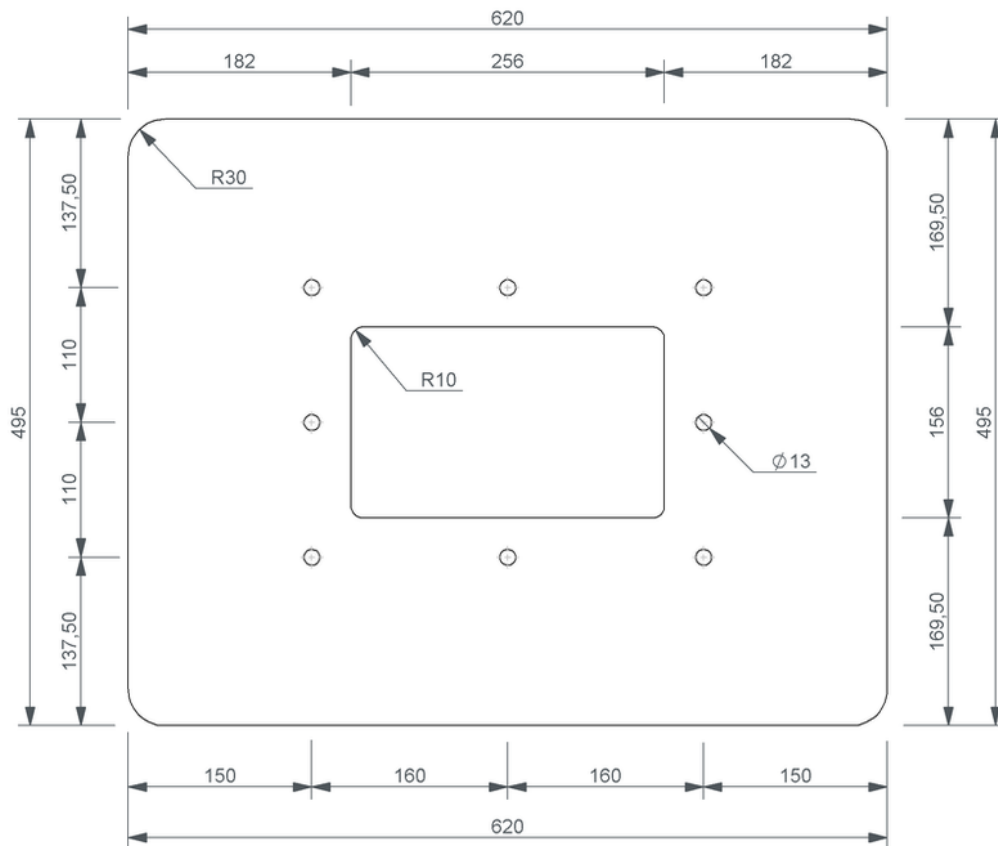

Technical drawing

Sita**Turbo** connection sleeve

SitaTurbo connection sleeve, Sarnafil-TG 66-15 grey-sleeve

Article number

119176

Changes possible due to technical development, subject to mistakes and printing errors.