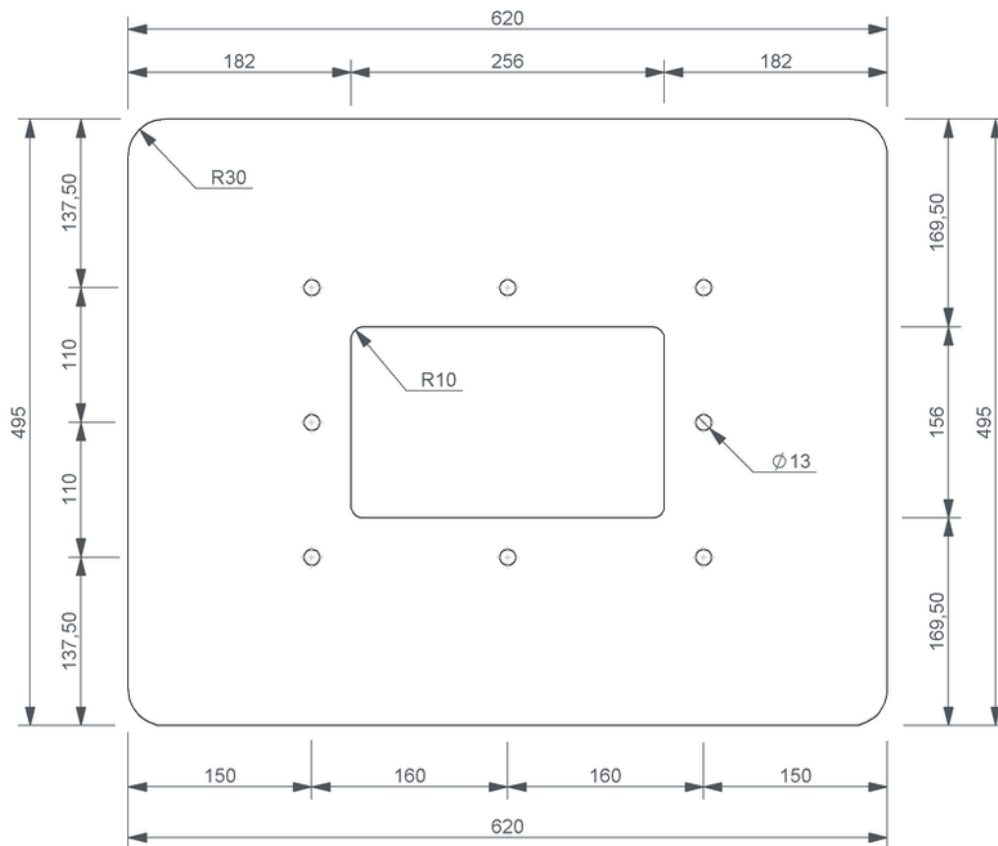

Technical drawing

Sita**Turbo** connection sleeve

SitaTurbo connection sleeve, Evalon bright grey-sleeve

Article number

119185

Changes possible due to technical development, subject to mistakes and printing errors.