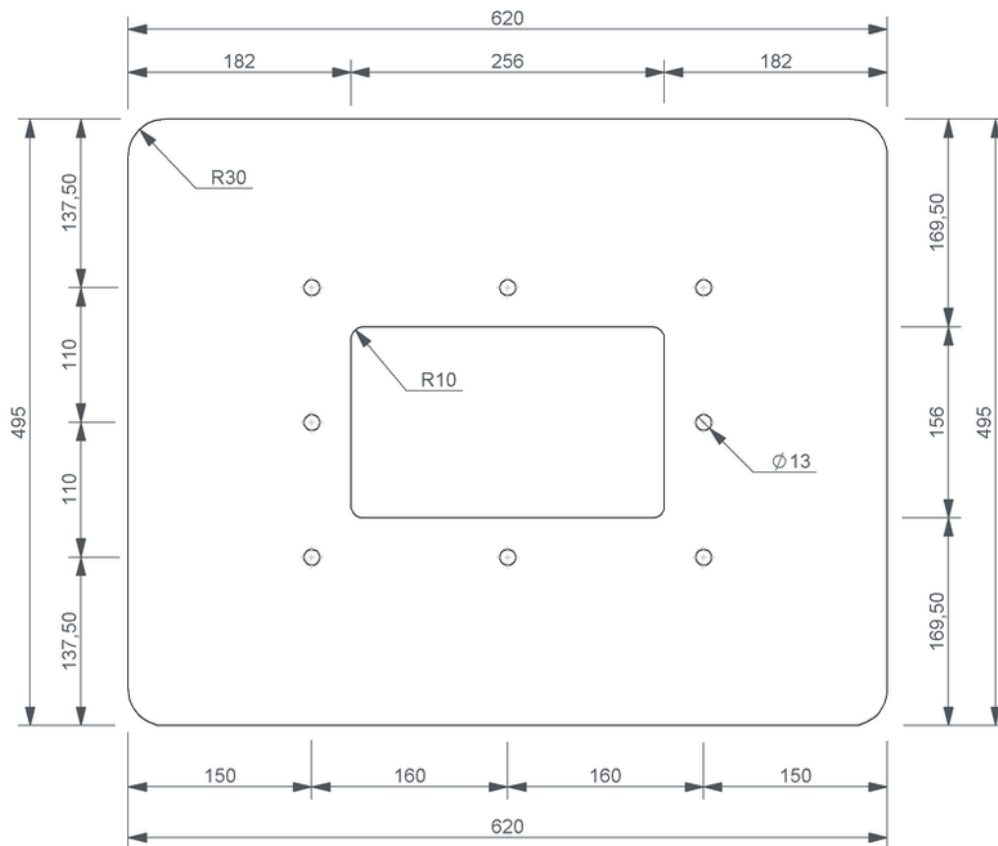

Technical drawing Sita**Turbo** connection sleeve

SitaTurbo connection sleeve, Polyfin 3020-sleeve

Article number

119186

Changes possible due to technical development, subject to mistakes and printing errors.