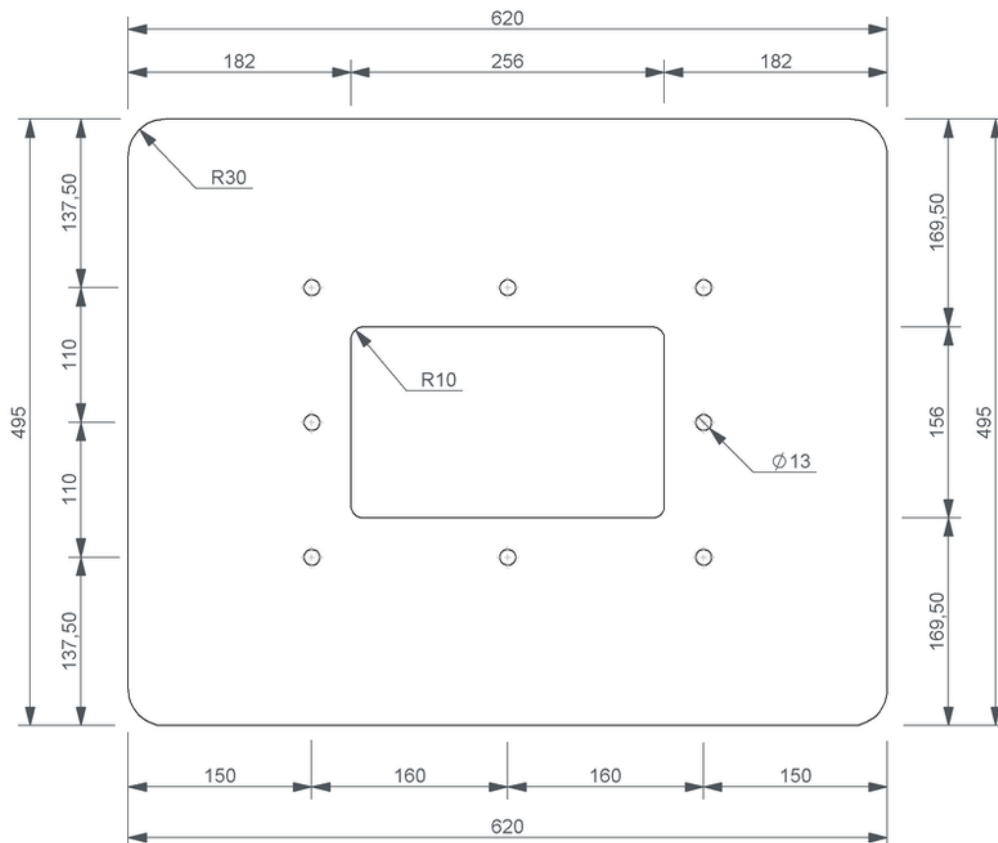

# Technical drawing

## Sita**Turbo** connection sleeve

---

---

SitaTurbo connection sleeve, Evalastic-sleeve

Article number

119187

Changes possible due to technical development, subject to mistakes and printing errors.

Sita Bauelemente GmbH \* Ferdinand-Braun-Strasse 1 \* 33378 Rheda-Wiedenbrück, Germany \* Tel +49 2522 8340-0 \* Fax +49 2522 8340-100 \* info@sita-bauelemente.de \* www.sita-bauelemente.de