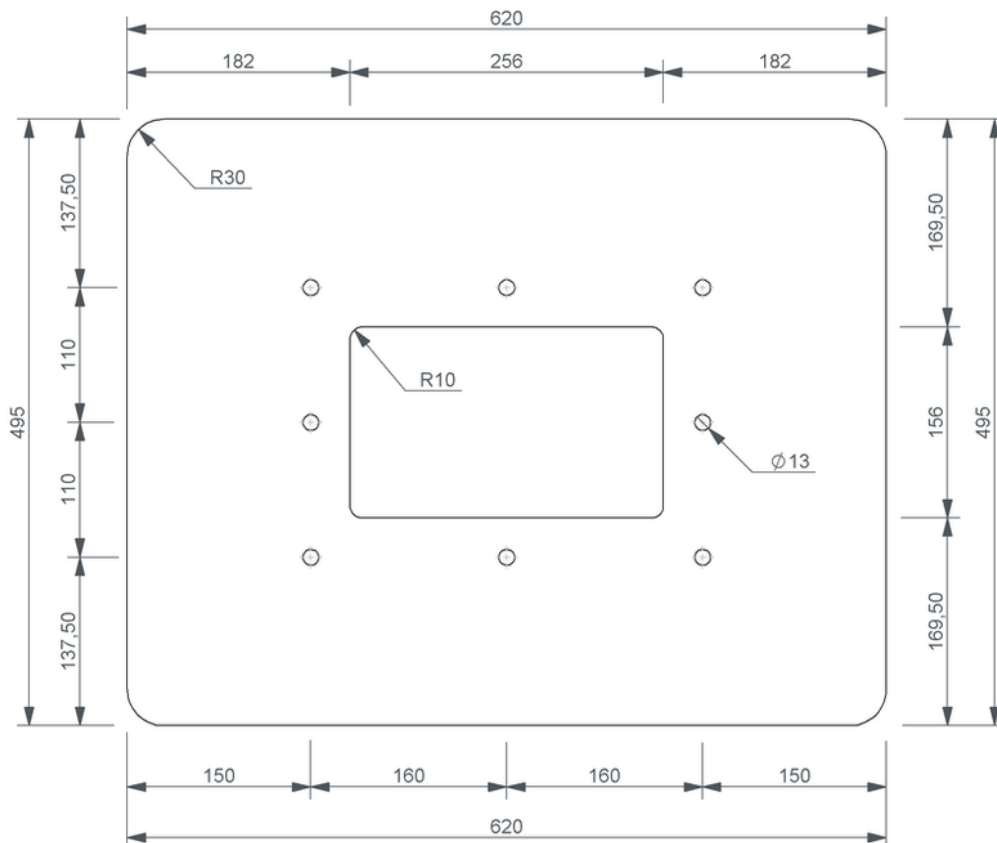

Technical drawing

Sita**Turbo** connection sleeve

SitaTurbo connection sleeve, Evalon weiß-sleeve

Article number

119188

Changes possible due to technical development, subject to mistakes and printing errors.