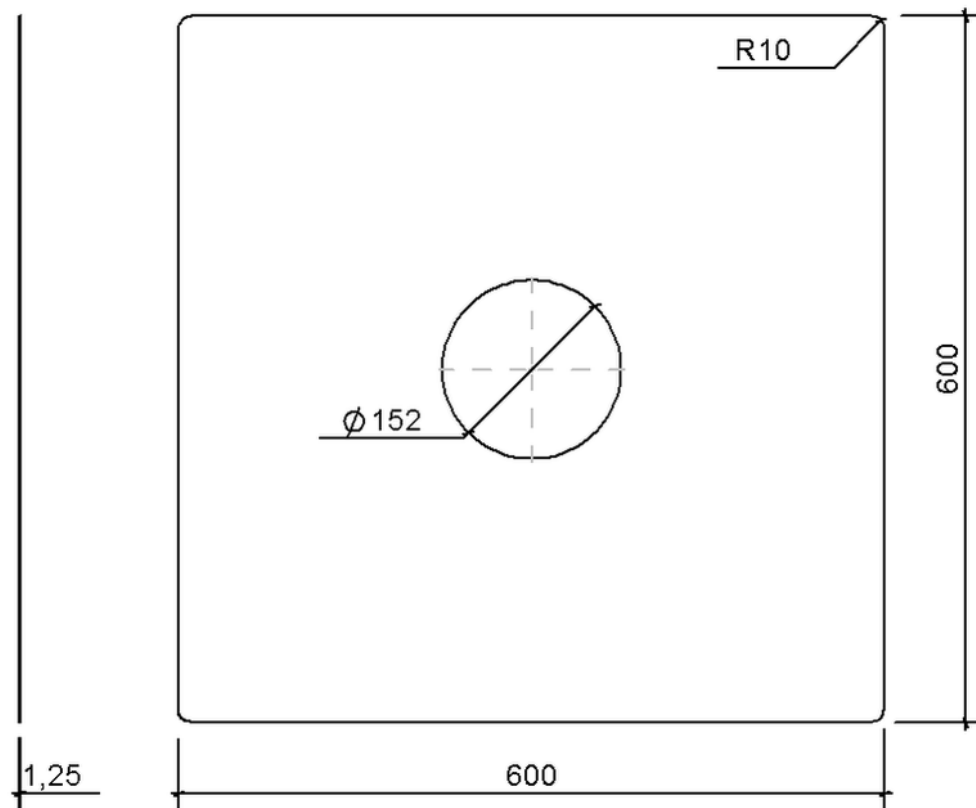

# Technical drawing

## Sita**More** reinforcement plate 152 mm

---

---

SitaMore reinforcement plate 152 mm, made of Galvanised steel

Article number

129010

Changes possible due to technical development, subject to mistakes and printing errors.