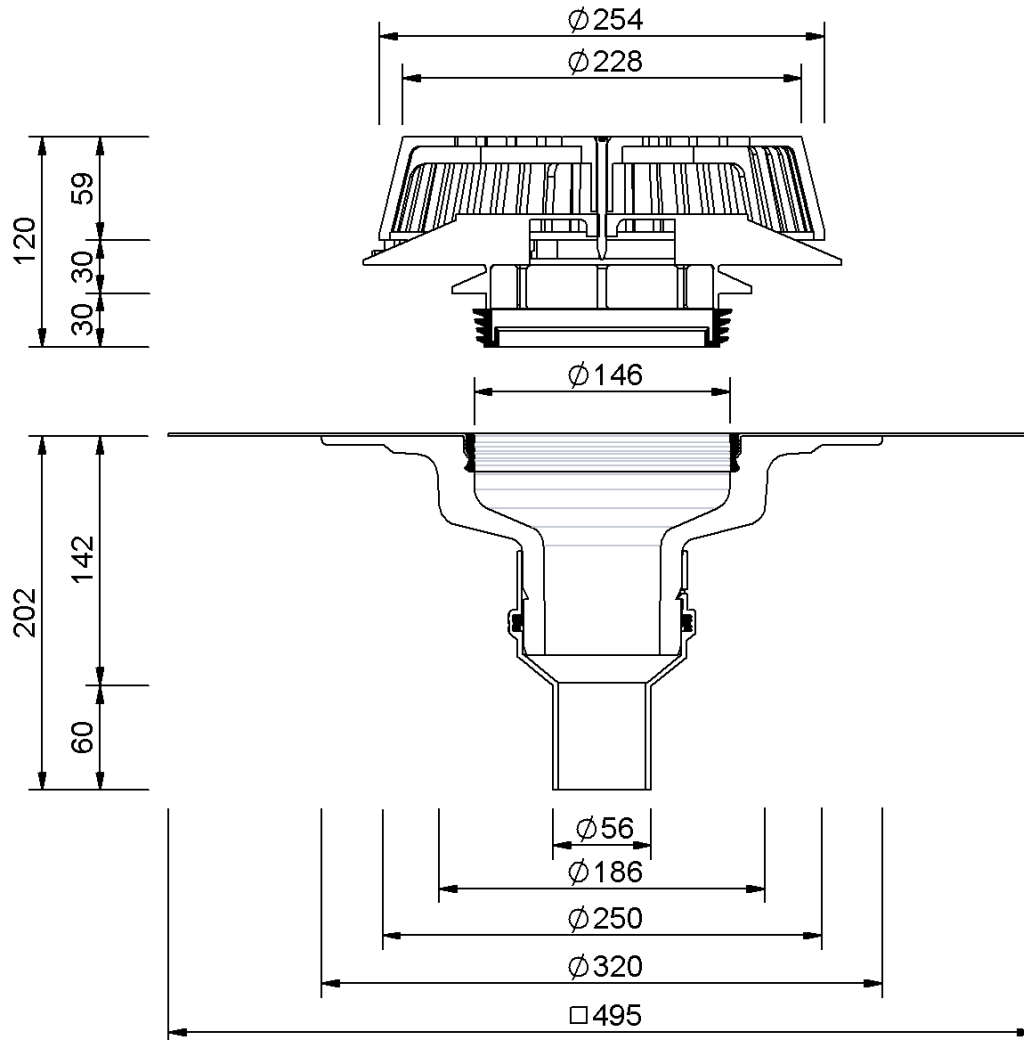

# Technical drawing Sita**DSS** Profi DN 56

SitaDSS Profi DN 56, with bitumen-sleeve  
With Airstop

Article number  
140200

Changes possible due to technical development, subject to mistakes and printing errors.