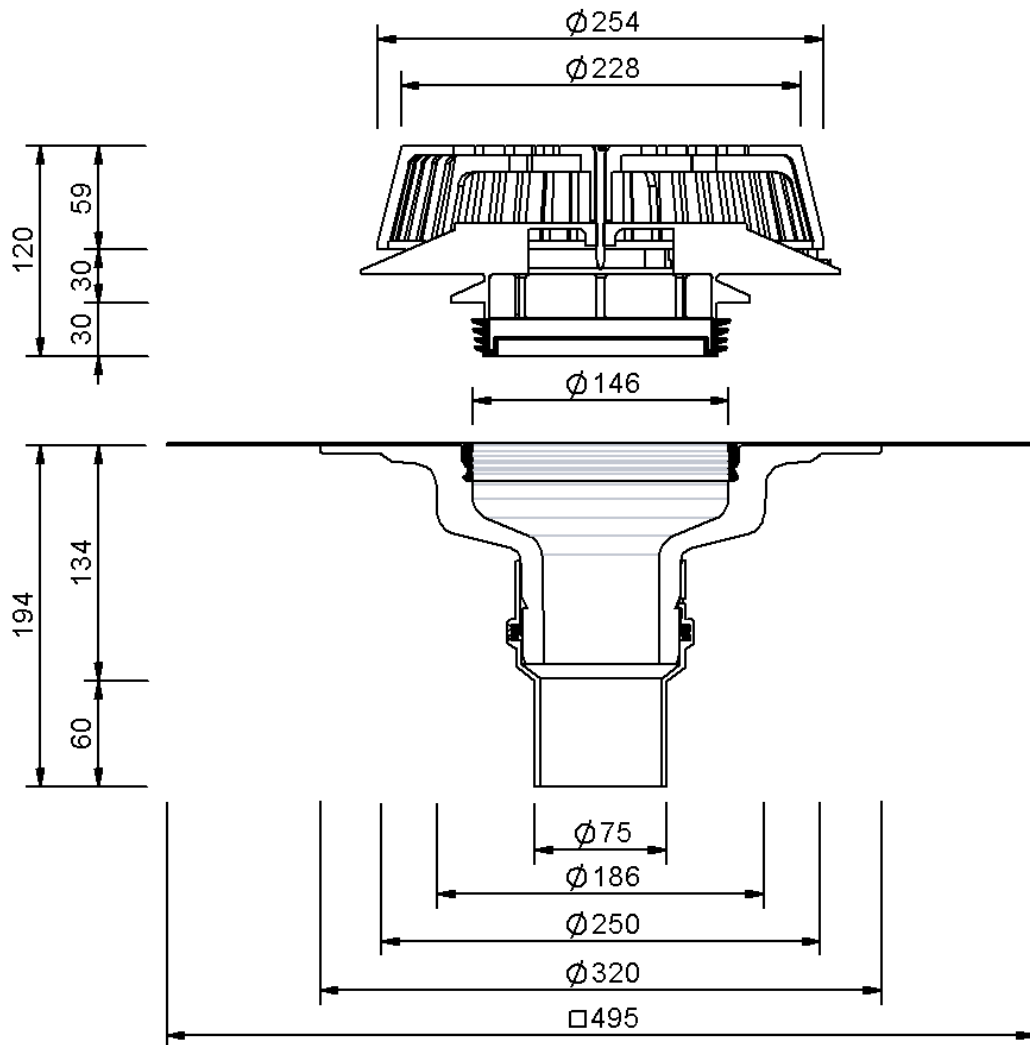

Technical drawing Sita**DSS** Profi DN 70

SitaDSS Profi DN 70, with bitumen-sleeve
With Airstop

Article number
140400

Changes possible due to technical development, subject to mistakes and printing errors.