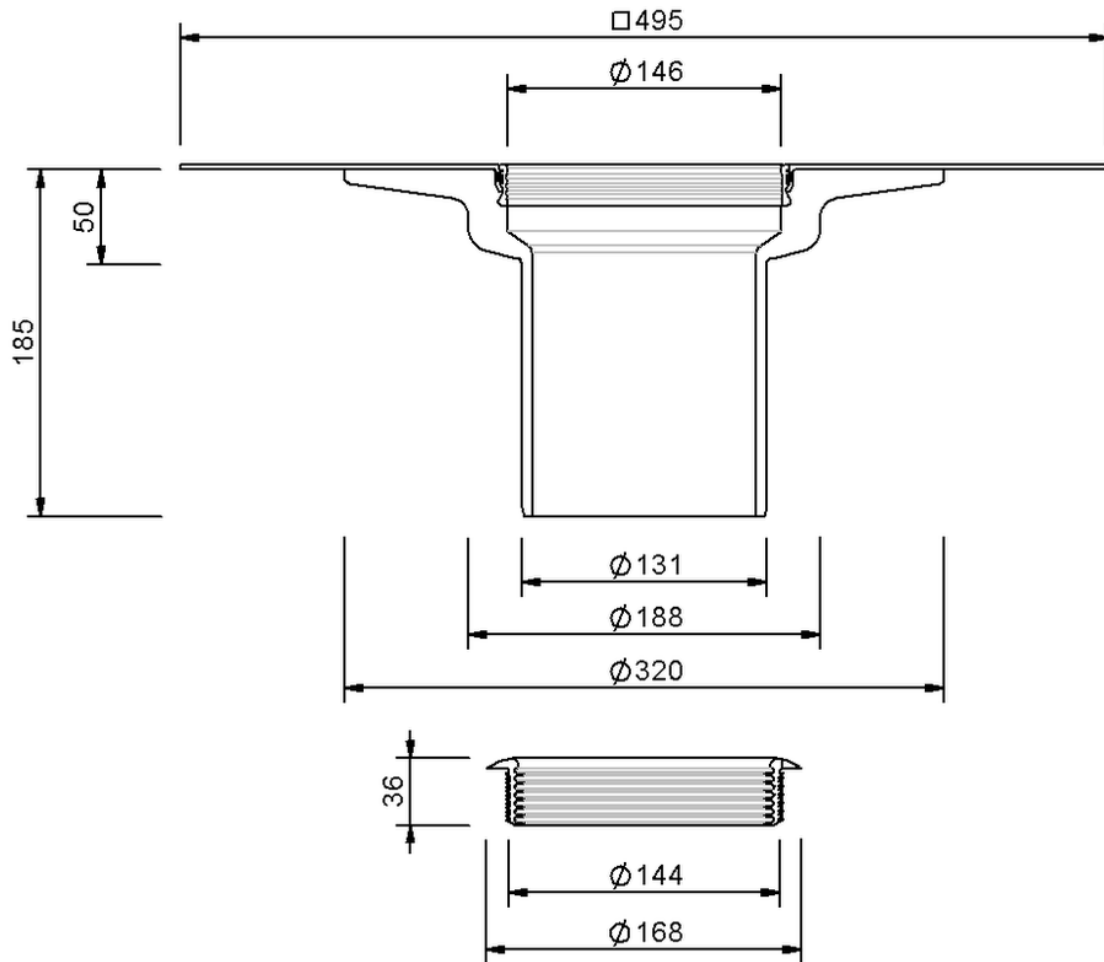

Technical drawing

Sita**DSS** Profi extension element

SitaDSS Profi extension element, with bitumen-sleeve

Article number

142500

Changes possible due to technical development, subject to mistakes and printing errors.