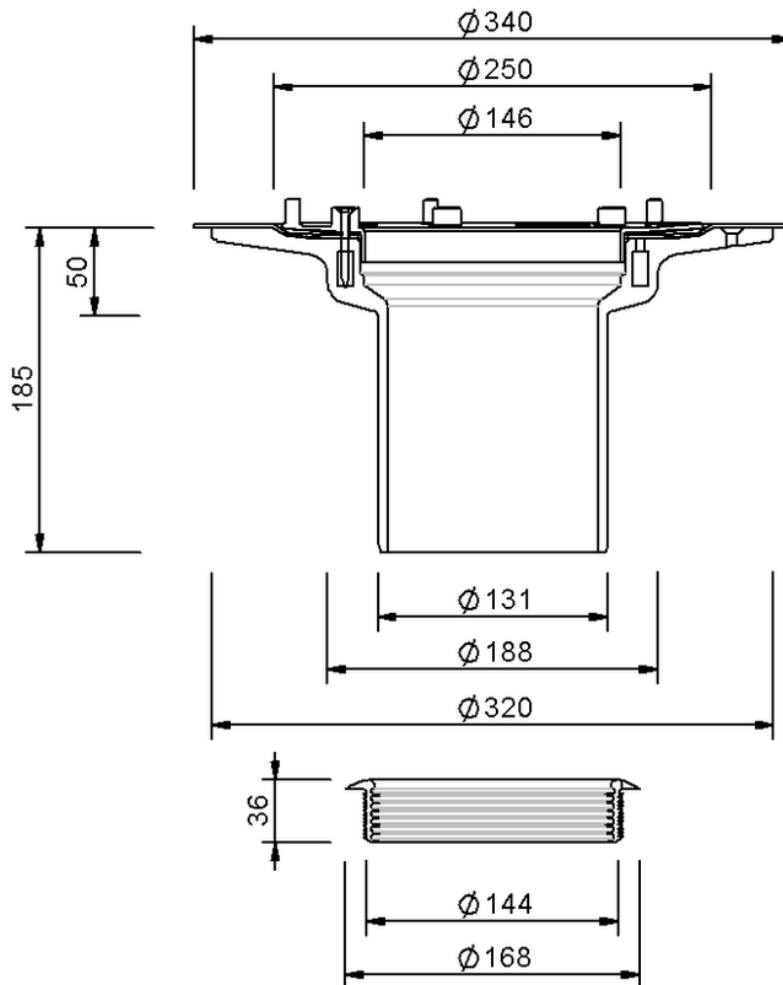

Technical drawing

Sita**DSS** Profi screw-on flange extension element

SitaDSS Profi screw-on flange extension element, with Screw-on flange

Article number

142599

Changes possible due to technical development, subject to mistakes and printing errors.