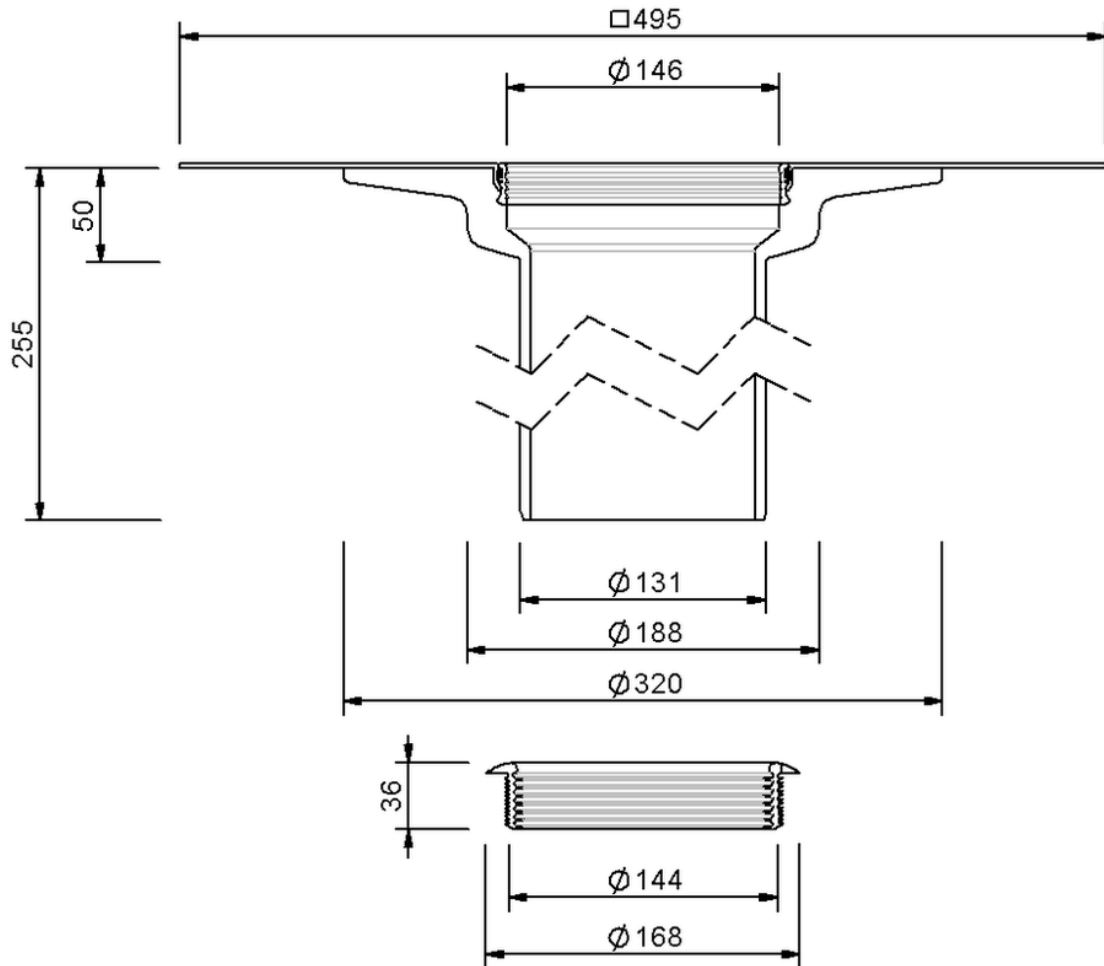

# Technical drawing Sita**DSS** Profi extension element

SitaDSS Profi extension element, with bitumen-sleeve

Article number

142600

Changes possible due to technical development, subject to mistakes and printing errors.