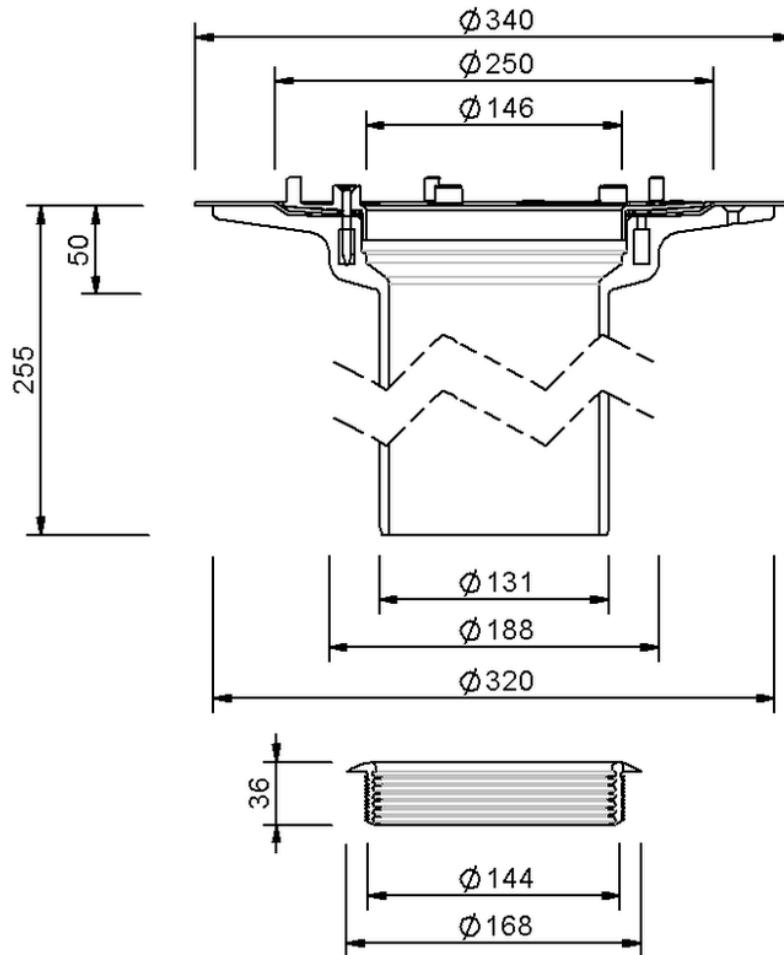

Technical drawing

Sita**DSS** Profi screw-on flange extension element

SitaDSS Profi screw-on flange extension element, with Screw-on flange

Article number

142699

Changes possible due to technical development, subject to mistakes and printing errors.