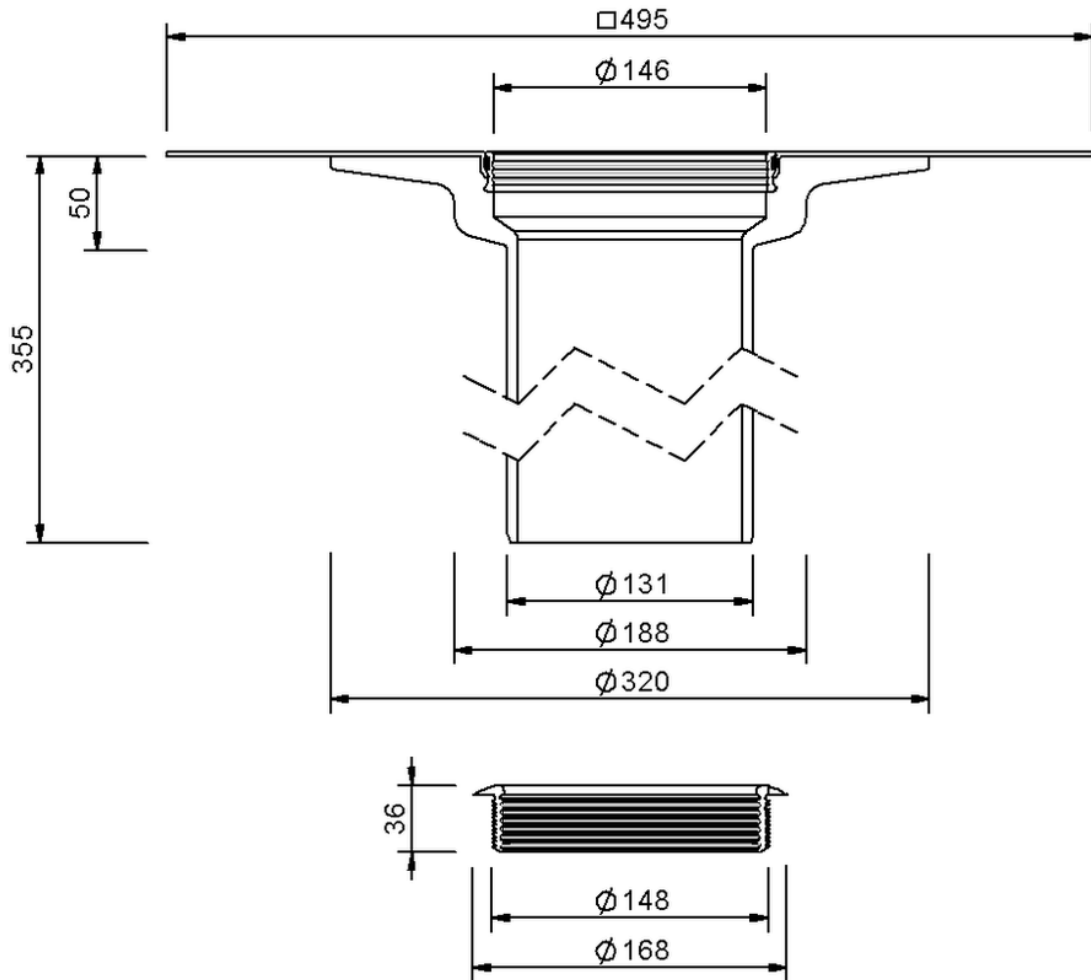

# Technical drawing Sita**DSS** Profi extension element

SitaDSS Profi extension element, with bitumen-sleeve

Article number

142700

Changes possible due to technical development, subject to mistakes and printing errors.