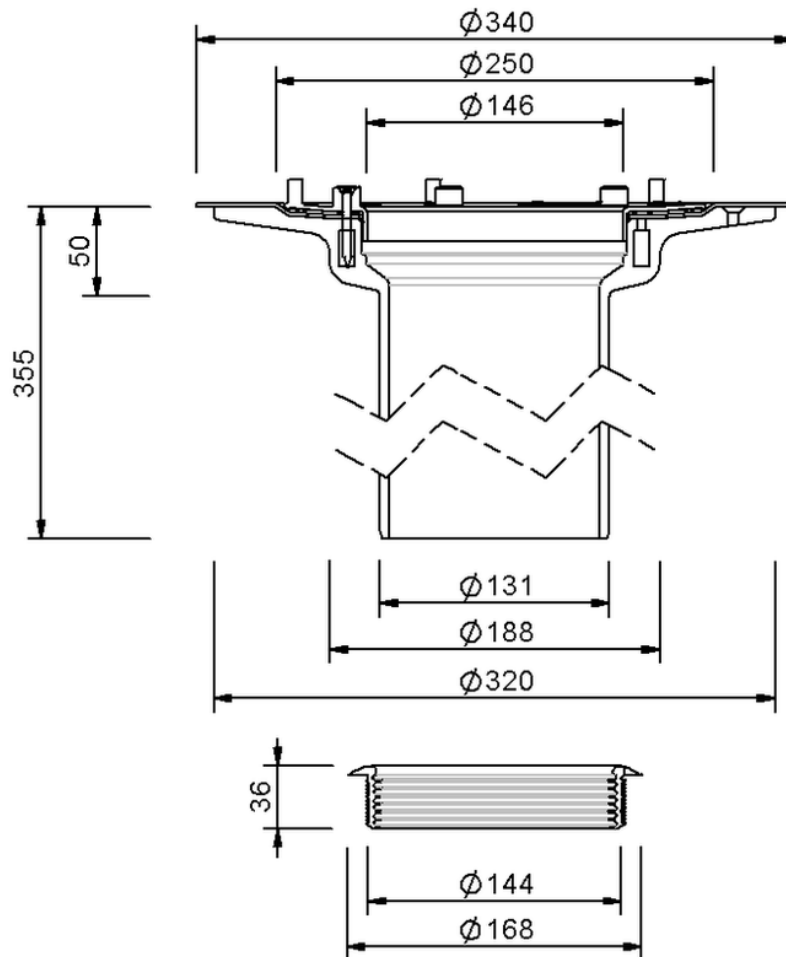

Technical drawing

Sita**DSS** Profi screw-on flange extension element

SitaDSS Profi screw-on flange extension element, with Screw-on flange

Article number

142799

Changes possible due to technical development, subject to mistakes and printing errors.