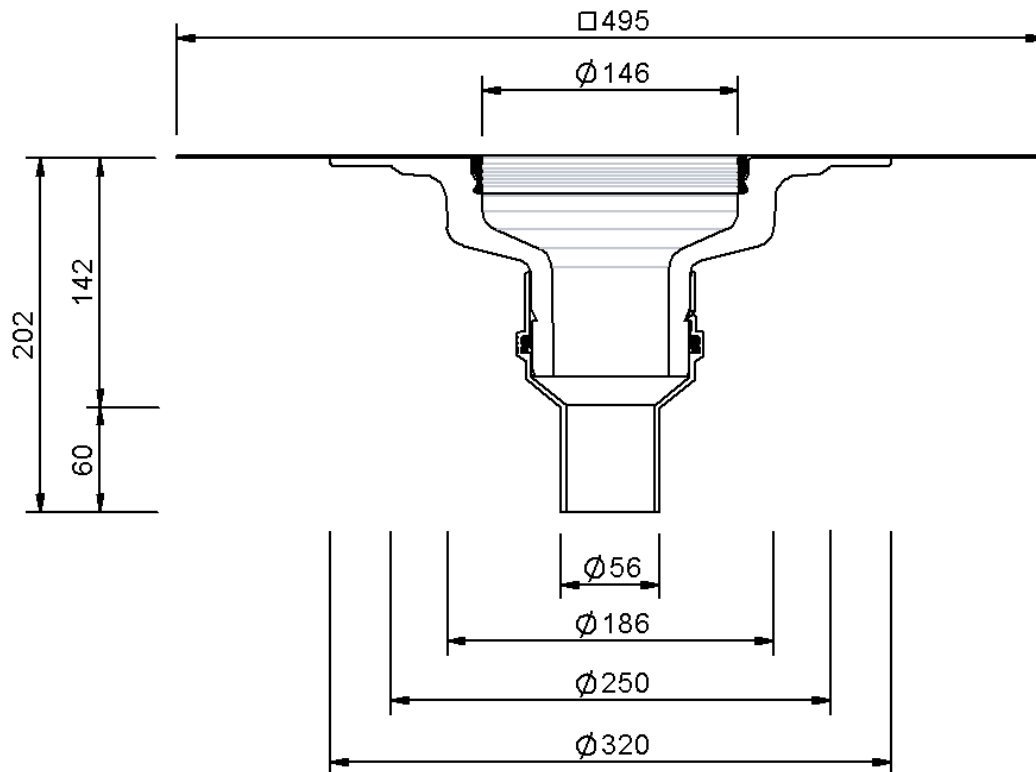

# Technical drawing Sita**DSS** Profi DN 56

SitaDSS Profi DN 56, with bitumen-sleeve  
Without Airstop

Article number  
143200

Changes possible due to technical development, subject to mistakes and printing errors.