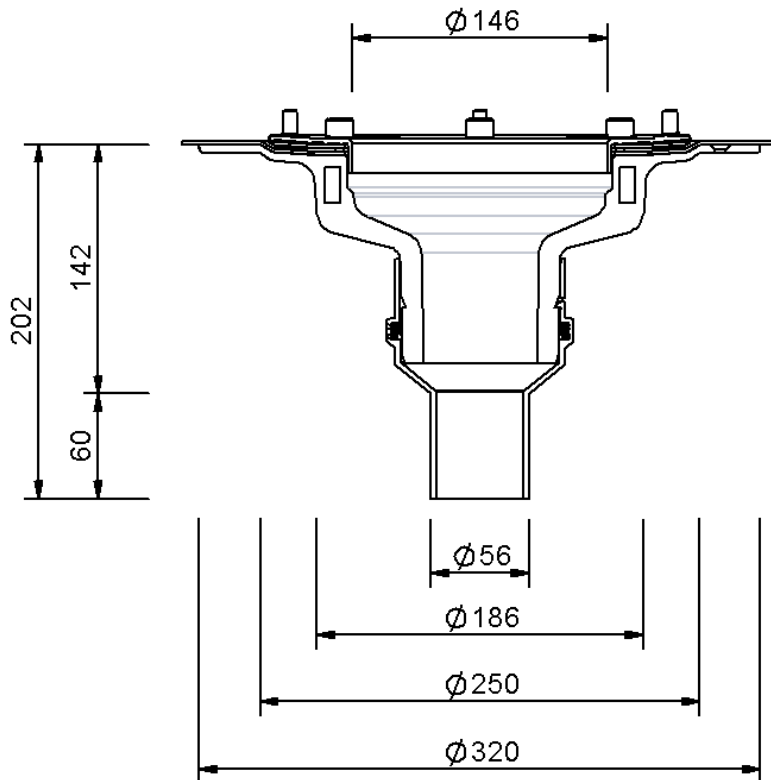

## Technical drawing

### Sita**DSS** Profi screw-on flange DN 56

---

---

SitaDSS Profi screw-on flange DN 56, with Screw-on flange  
Without Airstop

Article number  
143299

Changes possible due to technical development, subject to mistakes and printing errors.