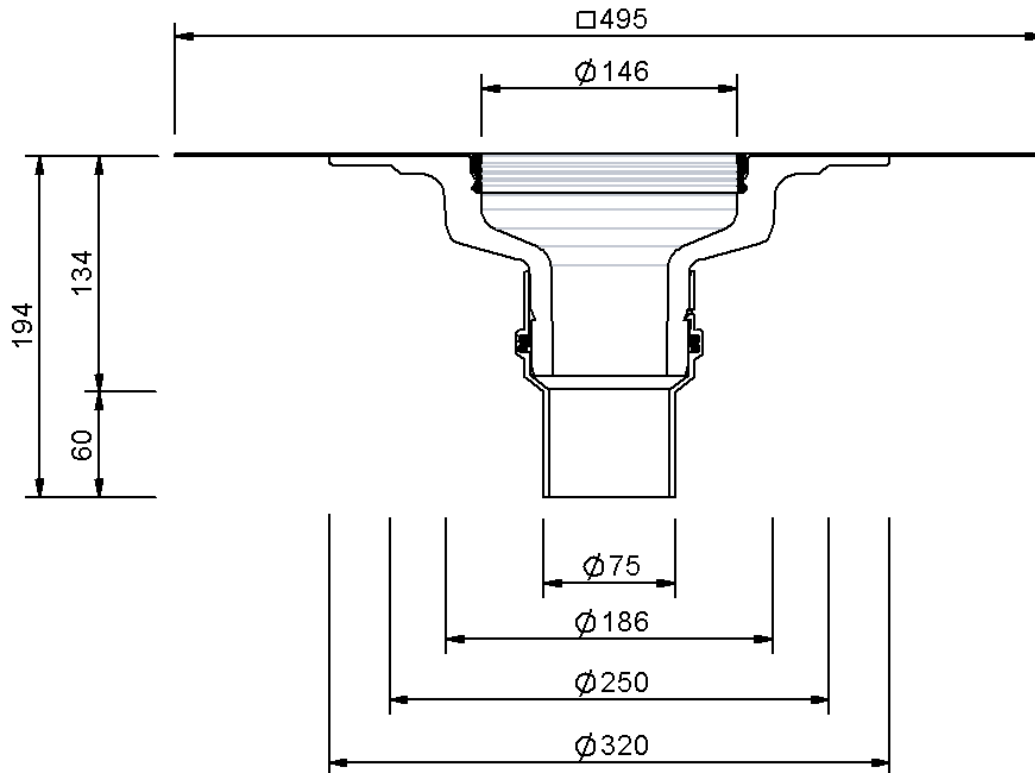

Technical drawing
Sita**DSS** Profi DN 70

SitaDSS Profi DN 70, with bitumen-sleeve
Without Airstop

Article number
143400

Changes possible due to technical development, subject to mistakes and printing errors.