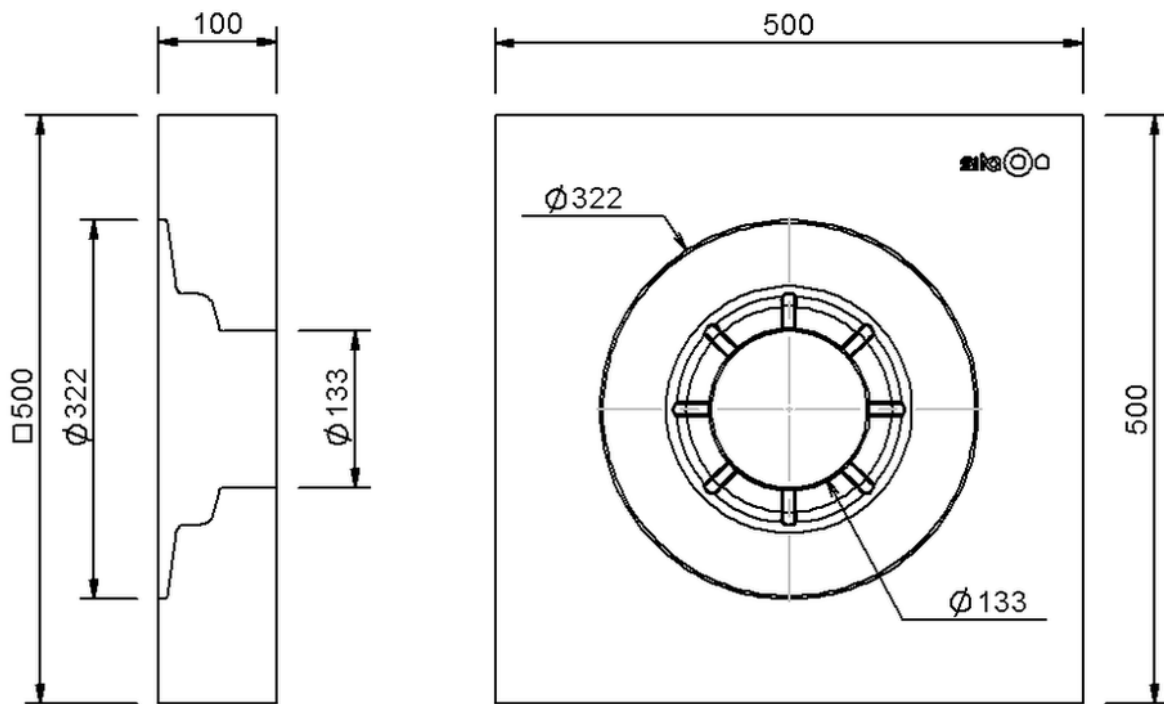

Technical drawing Sita**DSS** Profi insulating body for extension unit

SitaDSS Profi insulating body for extension unit, made of Polyurethane

Article number

145005

Changes possible due to technical development, subject to mistakes and printing errors.