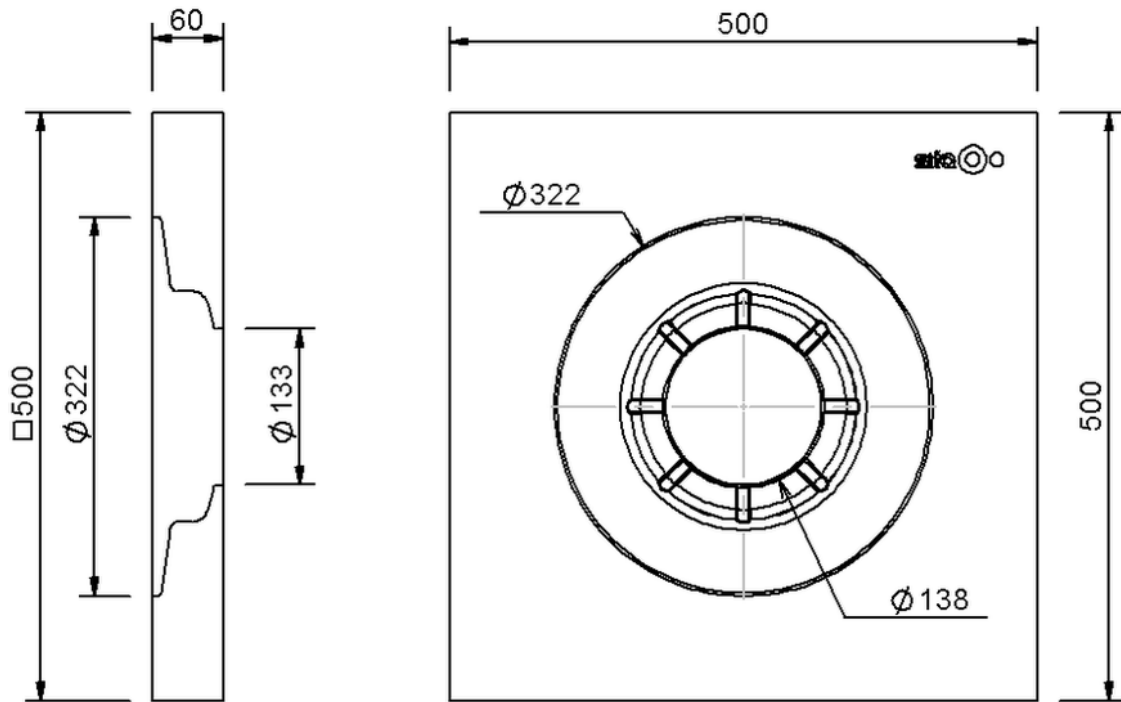

Technical drawing Sita**DSS** Profi insulating body for extension unit

SitaDSS Profi insulating body for extension unit, made of Polyurethane

Article number

145006

Changes possible due to technical development, subject to mistakes and printing errors.