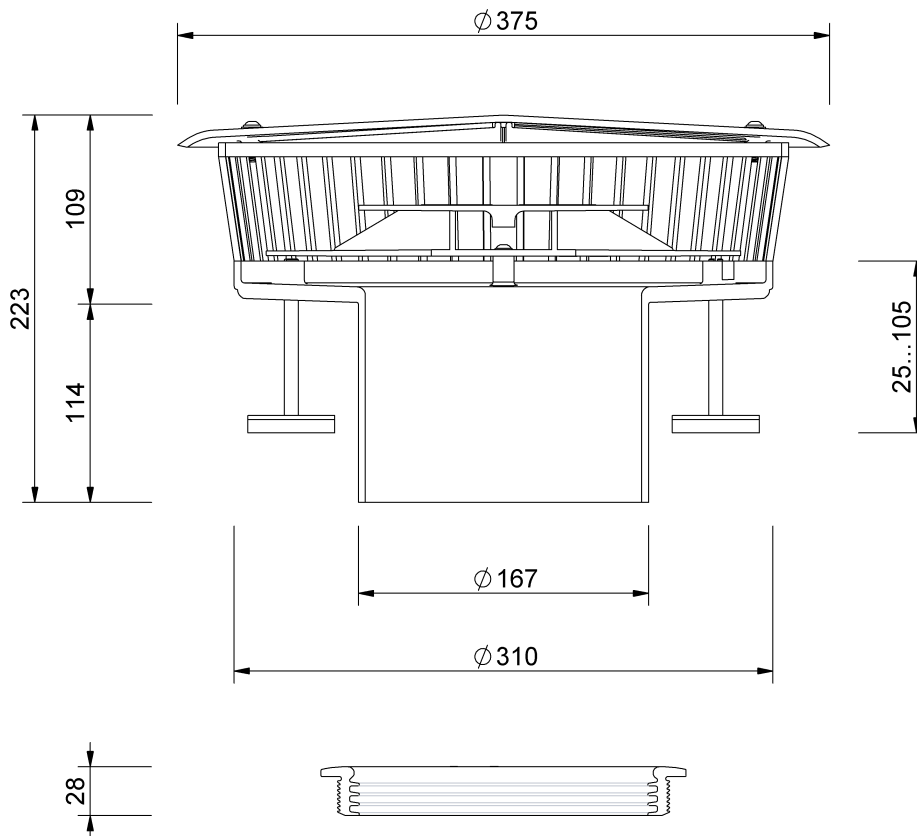

Technical drawing Sita**DSS** Indra retaining element

SitaDSS Indra retaining element, for SitaDSS Indra

Article number

149075

Changes possible due to technical development, subject to mistakes and printing errors.