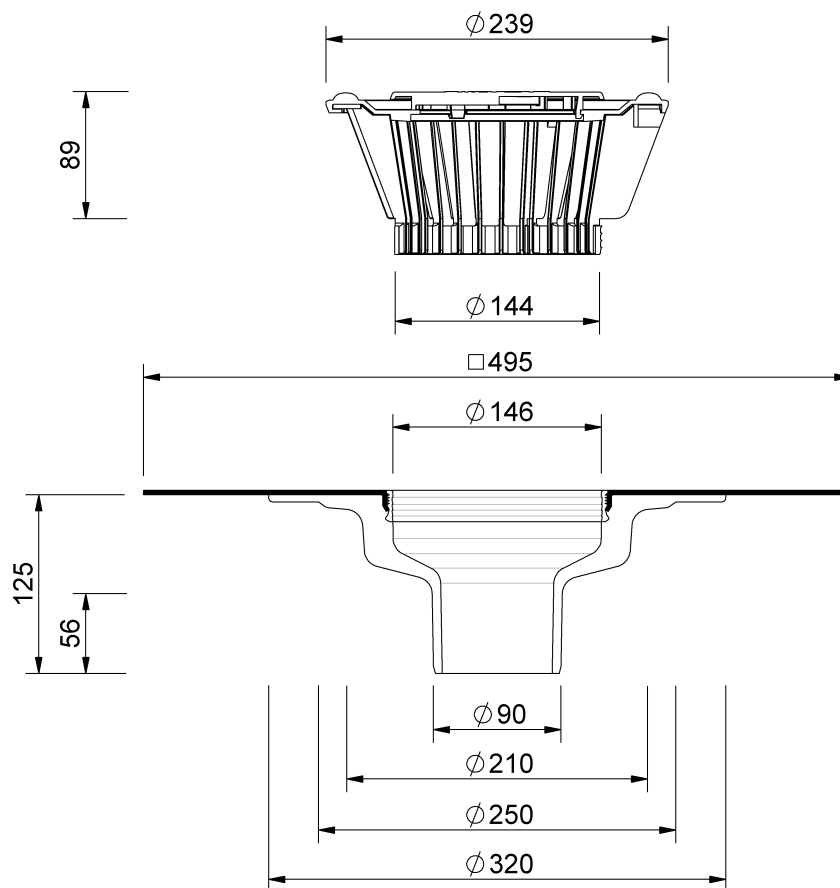

# Technical drawing Sita**Trendy** vertical DN 90

SitaTrendy vertical DN 90, with bitumen-sleeve

Article number

150100

Changes possible due to technical development, subject to mistakes and printing errors.