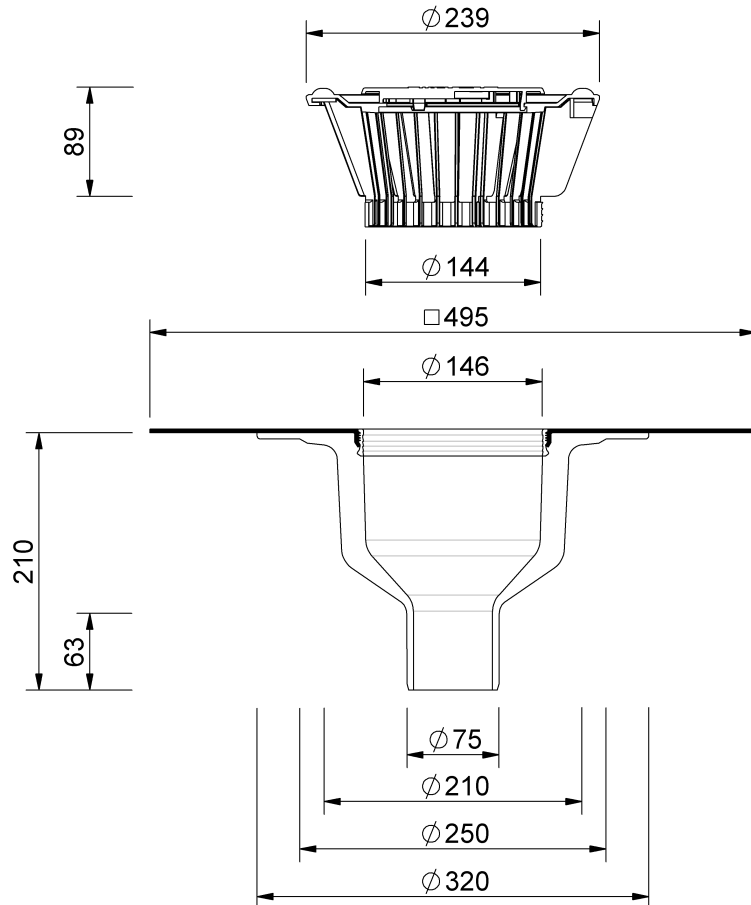

# Technical drawing Sita**Trendy** vertical DN 70

---

---

SitaTrendy vertical DN 70, with bitumen-sleeve

Article number

150200

Changes possible due to technical development, subject to mistakes and printing errors.