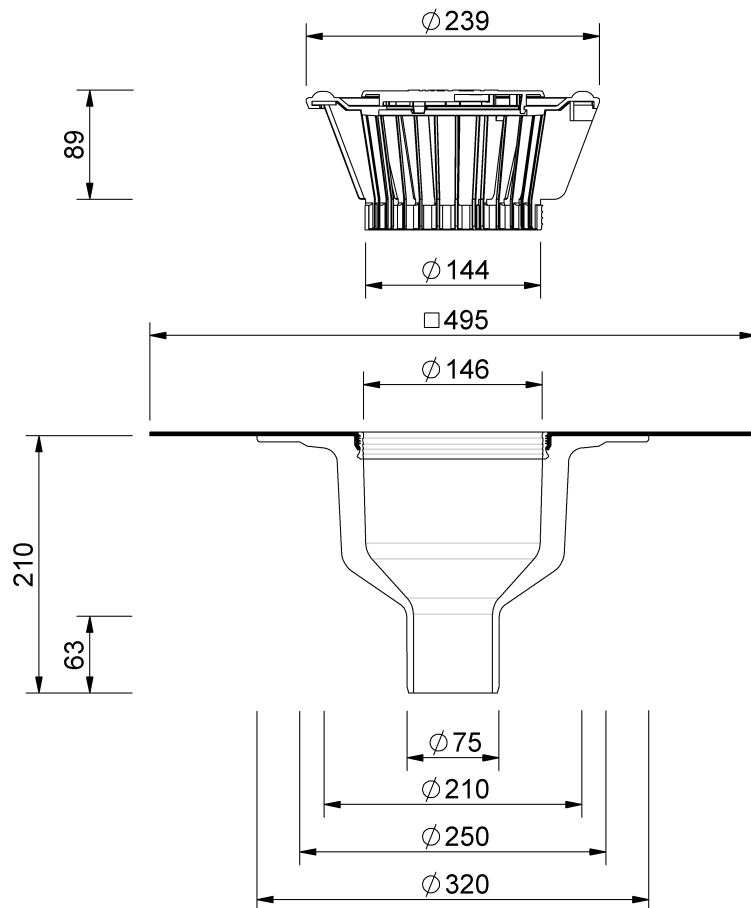

# Technical drawing Sita**Trendy** vertical DN 70

SitaTrendy vertical DN 70, with bitumen-sleeve  
heated

Article number  
150300

Changes possible due to technical development, subject to mistakes and printing errors.