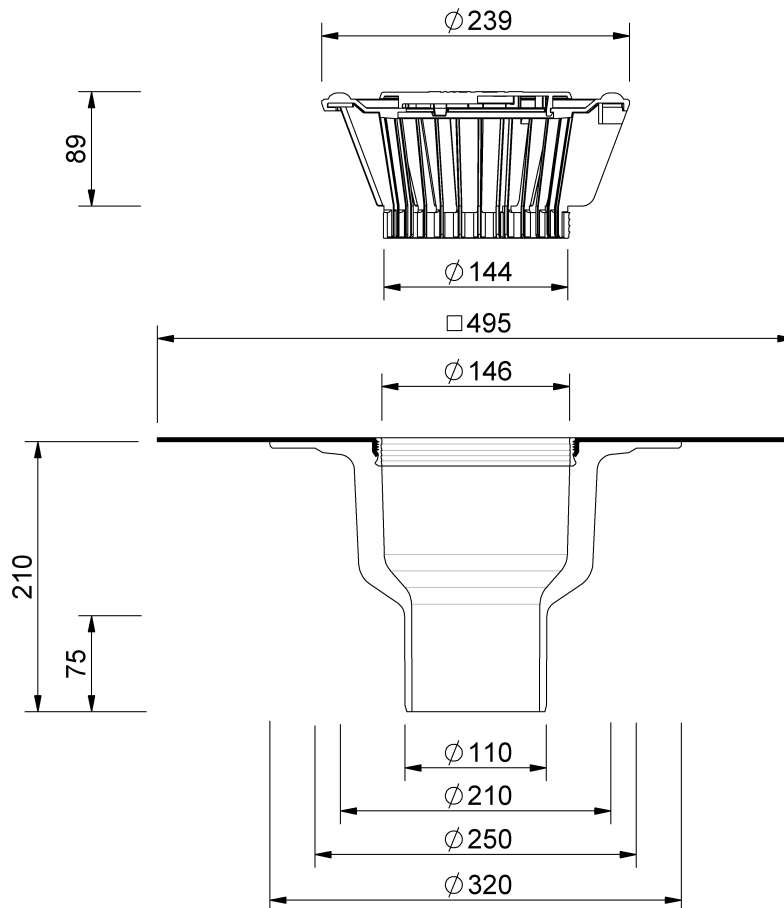

# Technical drawing Sita**Trendy** vertical DN 100

---

---

SitaTrendy vertical DN 100, with bitumen-sleeve

Article number

150400

---

Changes possible due to technical development, subject to mistakes and printing errors.