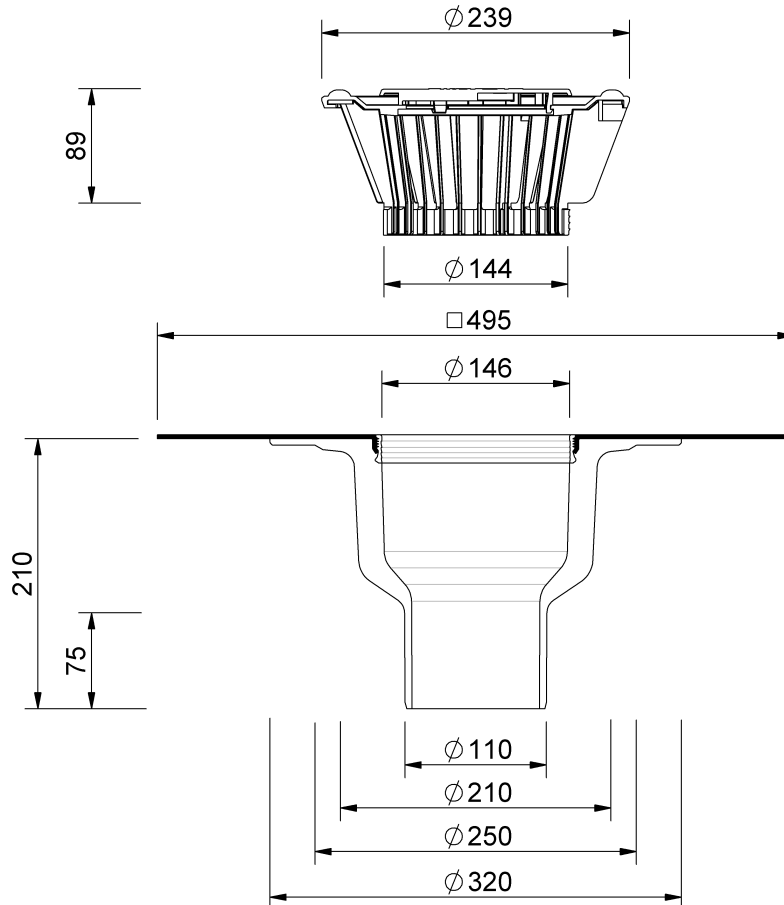

Technical drawing Sita**Trendy** vertical DN 100

SitaTrendy vertical DN 100, with bitumen-sleeve
heated

Article number
150500

Changes possible due to technical development, subject to mistakes and printing errors.