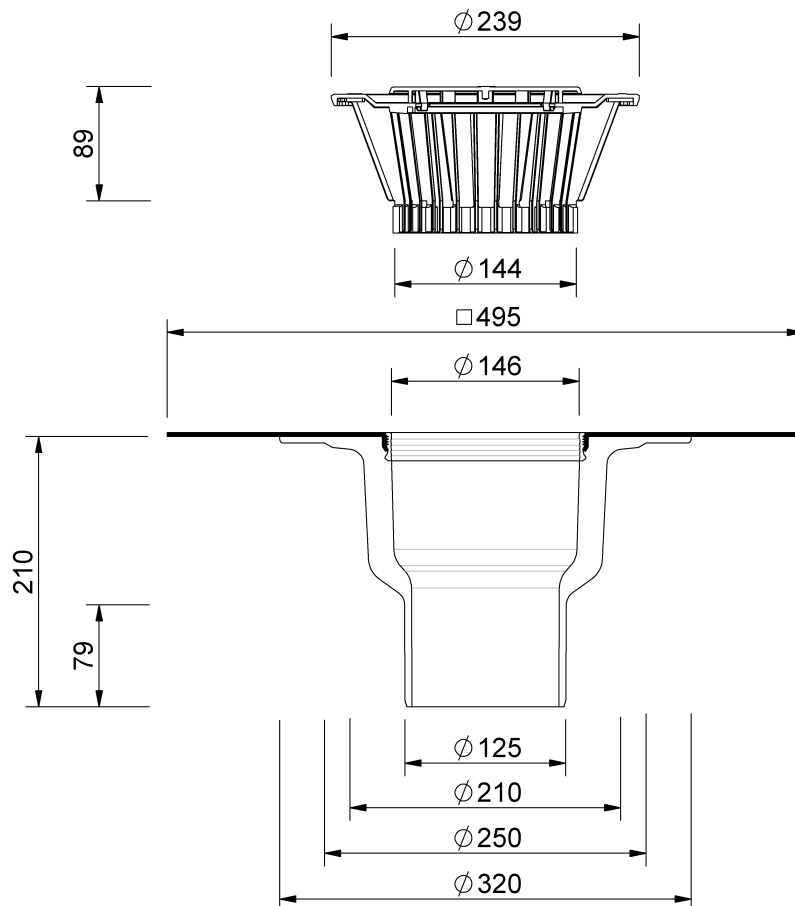

Technical drawing Sita**Trendy** vertical DN 125

SitaTrendy vertical DN 125, with bitumen-sleeve

Article number

150600

Changes possible due to technical development, subject to mistakes and printing errors.