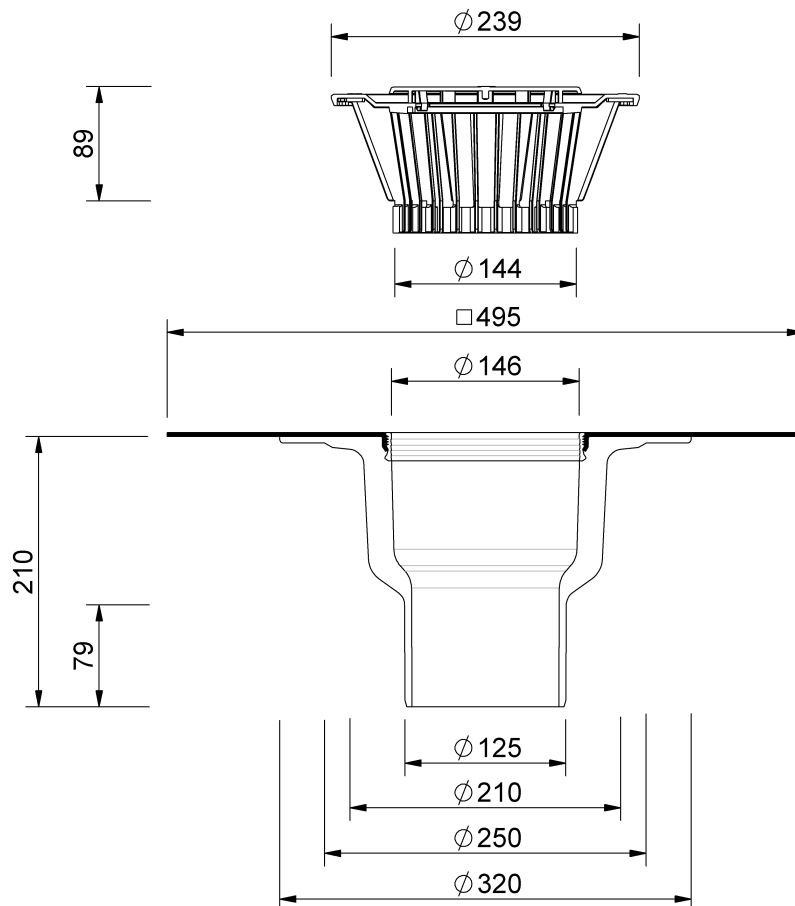

# Technical drawing Sita**Trendy** vertical DN 125

SitaTrendy vertical DN 125, with bitumen-sleeve  
heated

Article number  
150700

Changes possible due to technical development, subject to mistakes and printing errors.