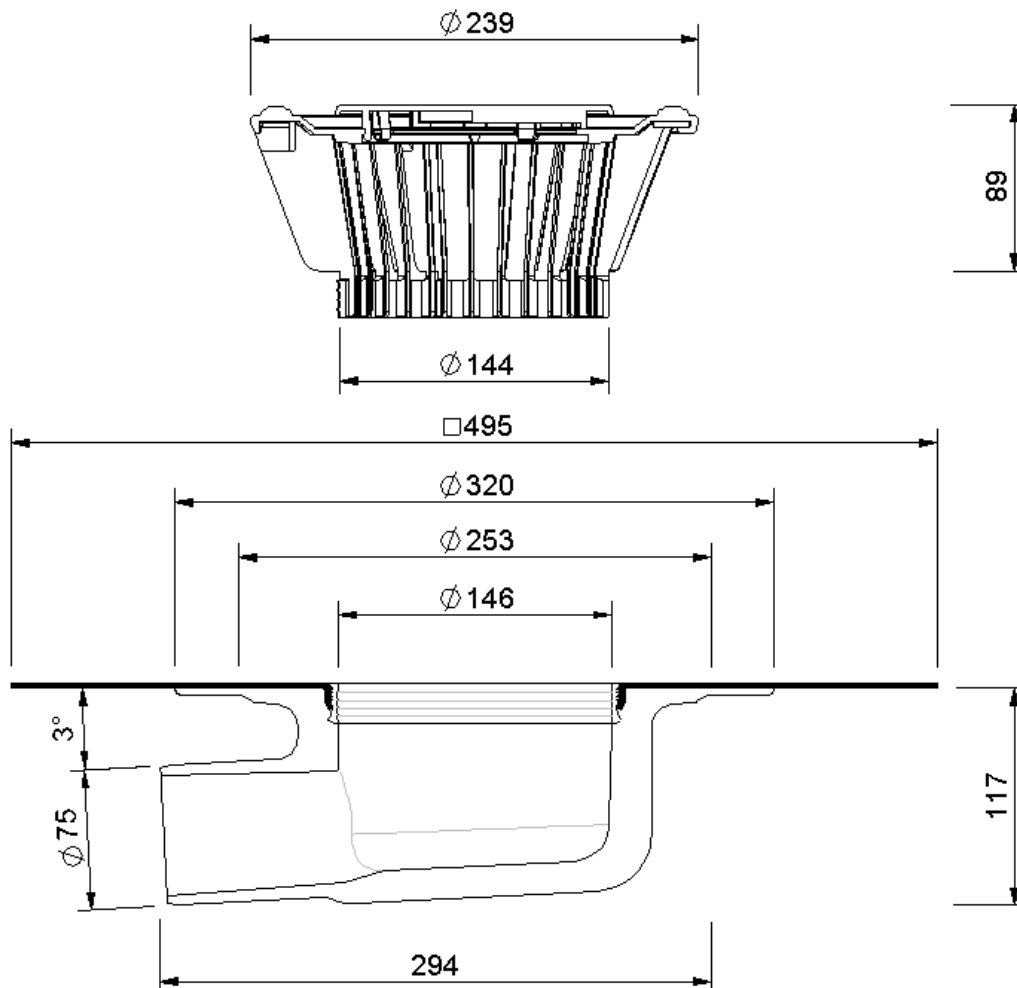

Technical drawing  
Sita**Trendy** angled DN 70

---

---

SitaTrendy angled DN 70, with bitumen-sleeve  
heated

Article number  
151500

Changes possible due to technical development, subject to mistakes and printing errors.