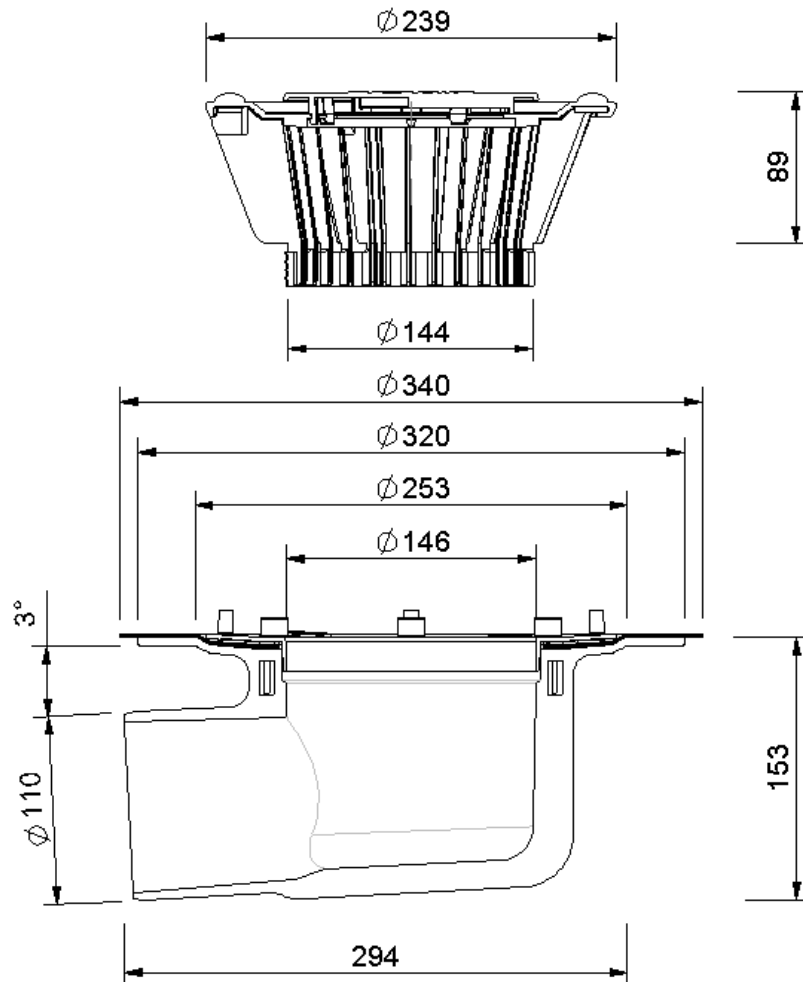

Technical drawing
Sita**Trendy** screw-on flange angled DN 100

SitaTrendy screw-on flange angled DN 100, with Screw-on flange

Article number

151699

Changes possible due to technical development, subject to mistakes and printing errors.