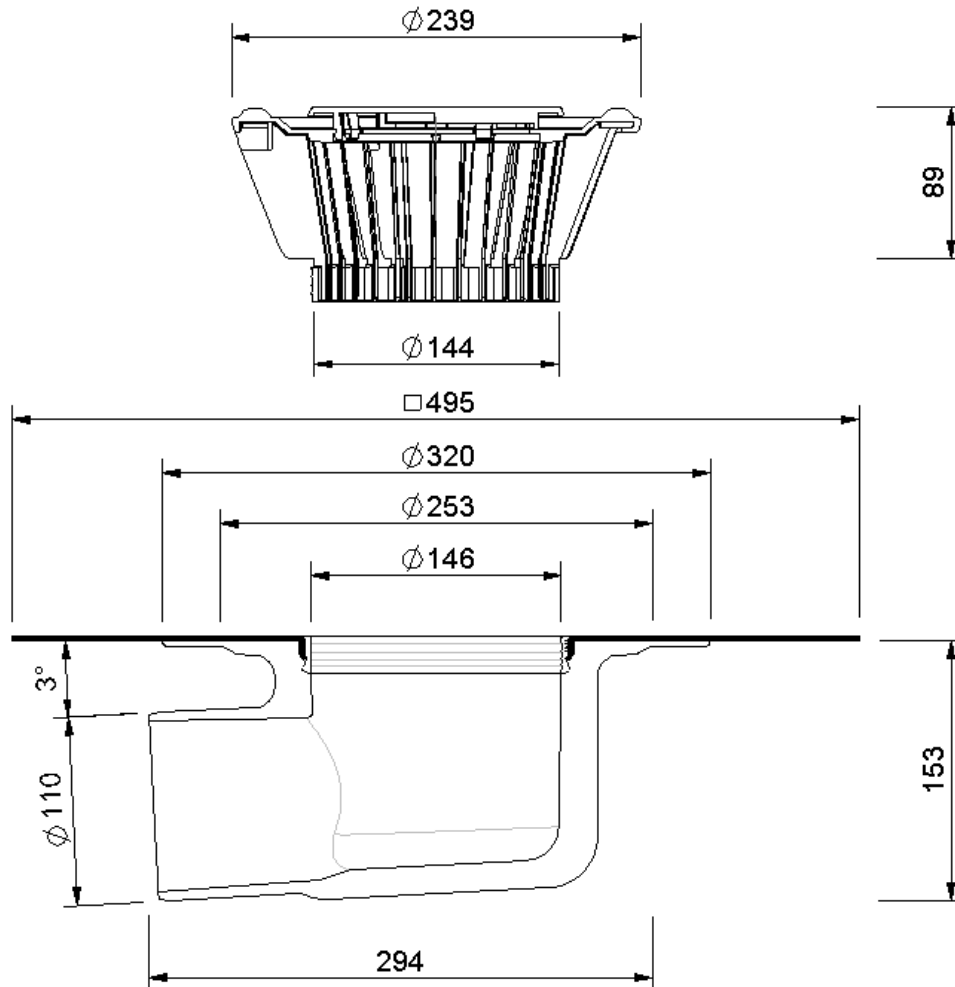

Technical drawing
Sita**Trendy** angled DN 100

SitaTrendy angled DN 100, with bitumen-sleeve
heated

Article number
151700

Changes possible due to technical development, subject to mistakes and printing errors.