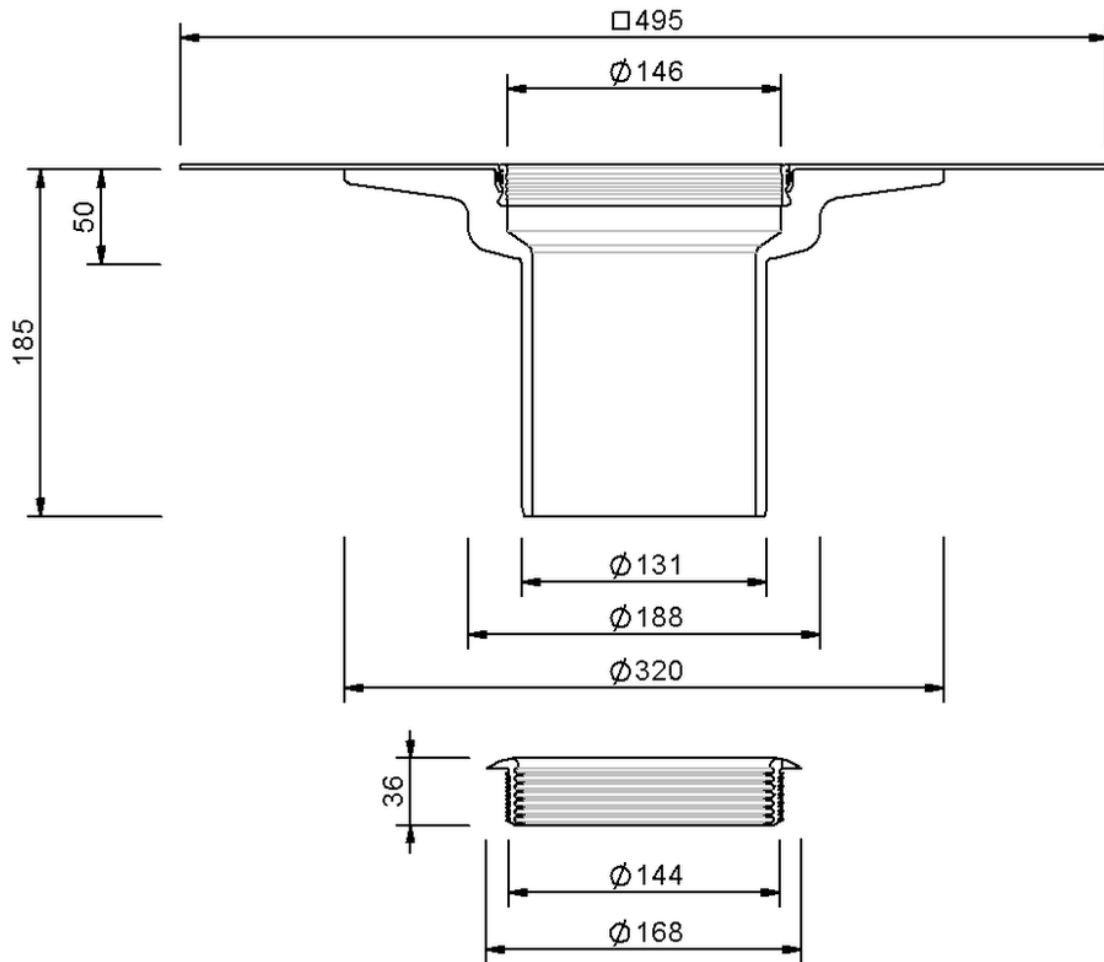

Technical drawing

Sita**Trendy** extension unit

SitaTrendy extension unit, with bitumen-sleeve

Article number

152500

Changes possible due to technical development, subject to mistakes and printing errors.

Sita Bauelemente GmbH * Ferdinand-Braun-Strasse 1 * 33378 Rheda-Wiedenbrück, Germany * Tel +49 2522 8340-0 * Fax +49 2522 8340-100 * info@sita-bauelemente.de * www.sita-bauelemente.de