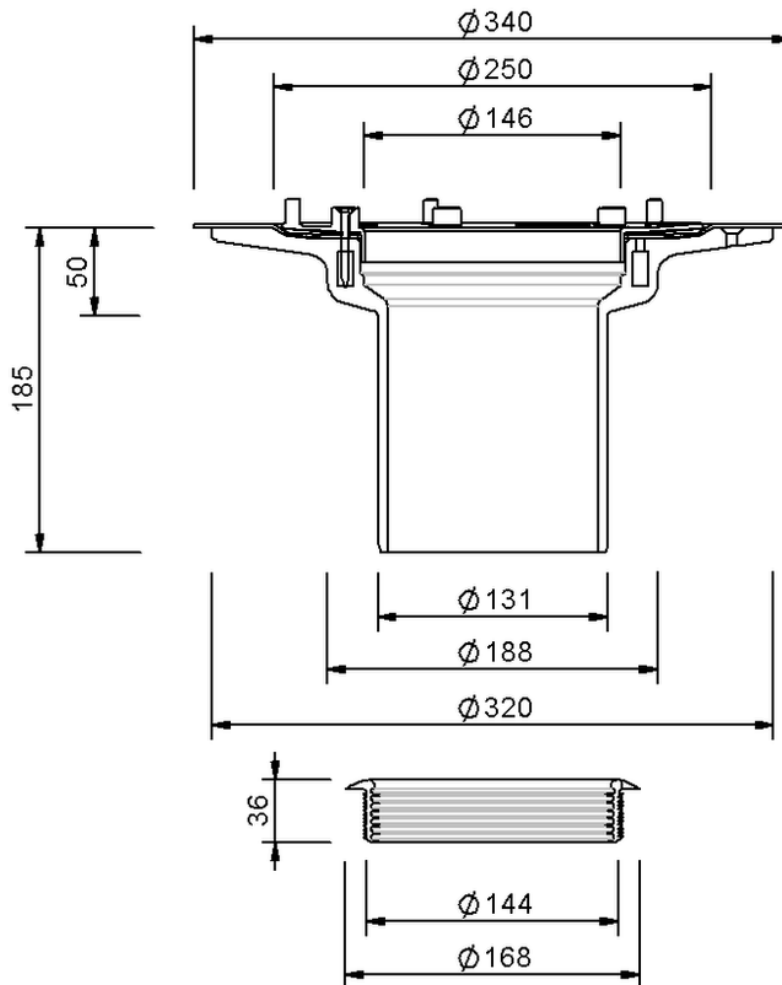

Technical drawing

Sita**Trendy** screw-on-flange extension unit

SitaTrendy screw-on-flange extension unit, with Screw-on flange

Article number

152599

Changes possible due to technical development, subject to mistakes and printing errors.