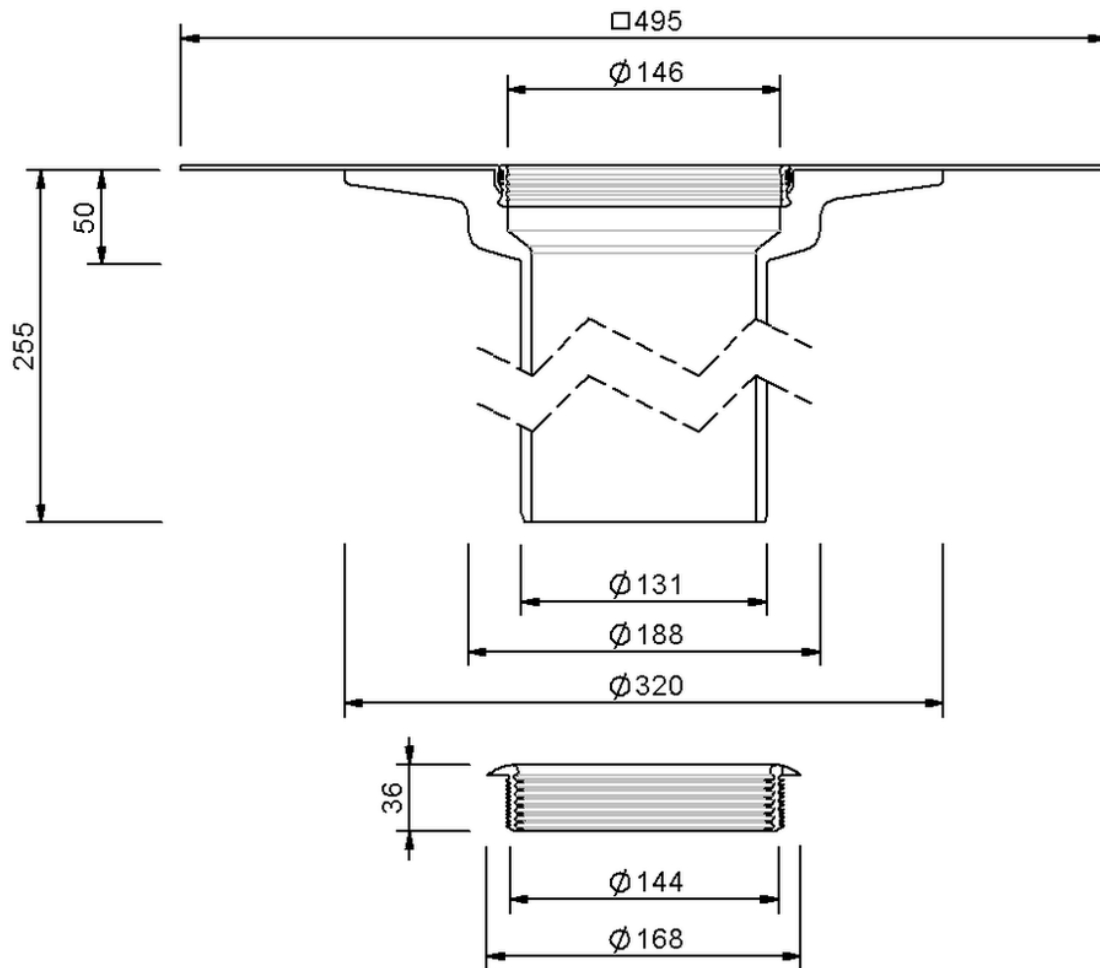

# Technical drawing Sita**Trendy** extension unit

SitaTrendy extension unit, with bitumen-sleeve

Article number

152600

Changes possible due to technical development, subject to mistakes and printing errors.