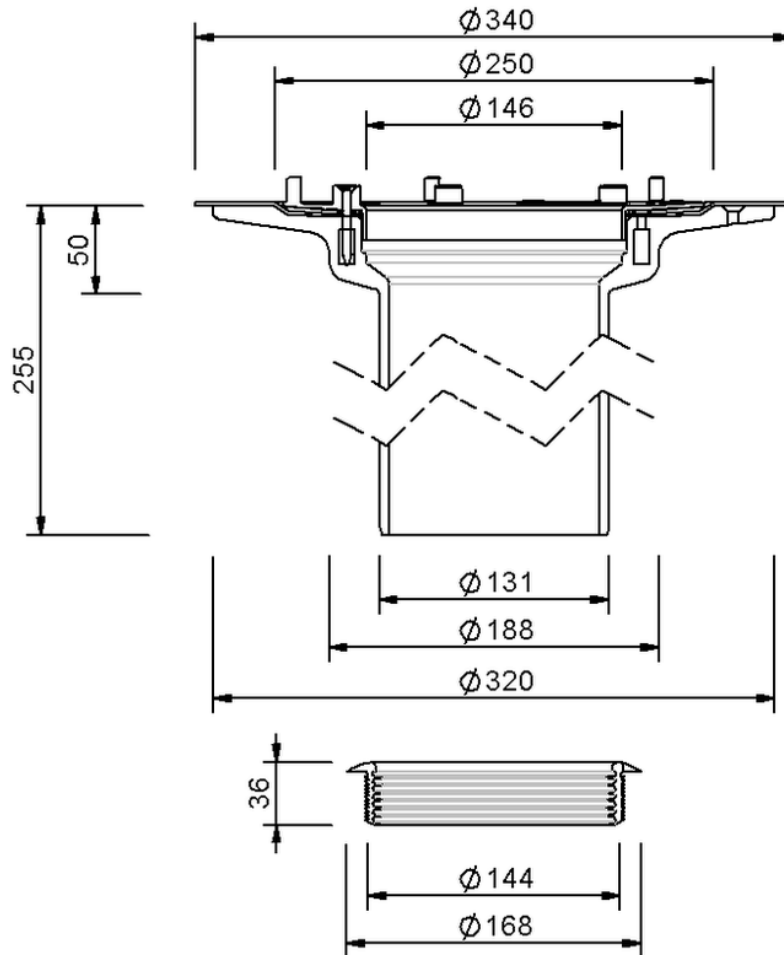

Technical drawing

Sita**Trendy** screw-on-flange extension unit

SitaTrendy screw-on-flange extension unit, with Screw-on flange

Article number

152699

Changes possible due to technical development, subject to mistakes and printing errors.